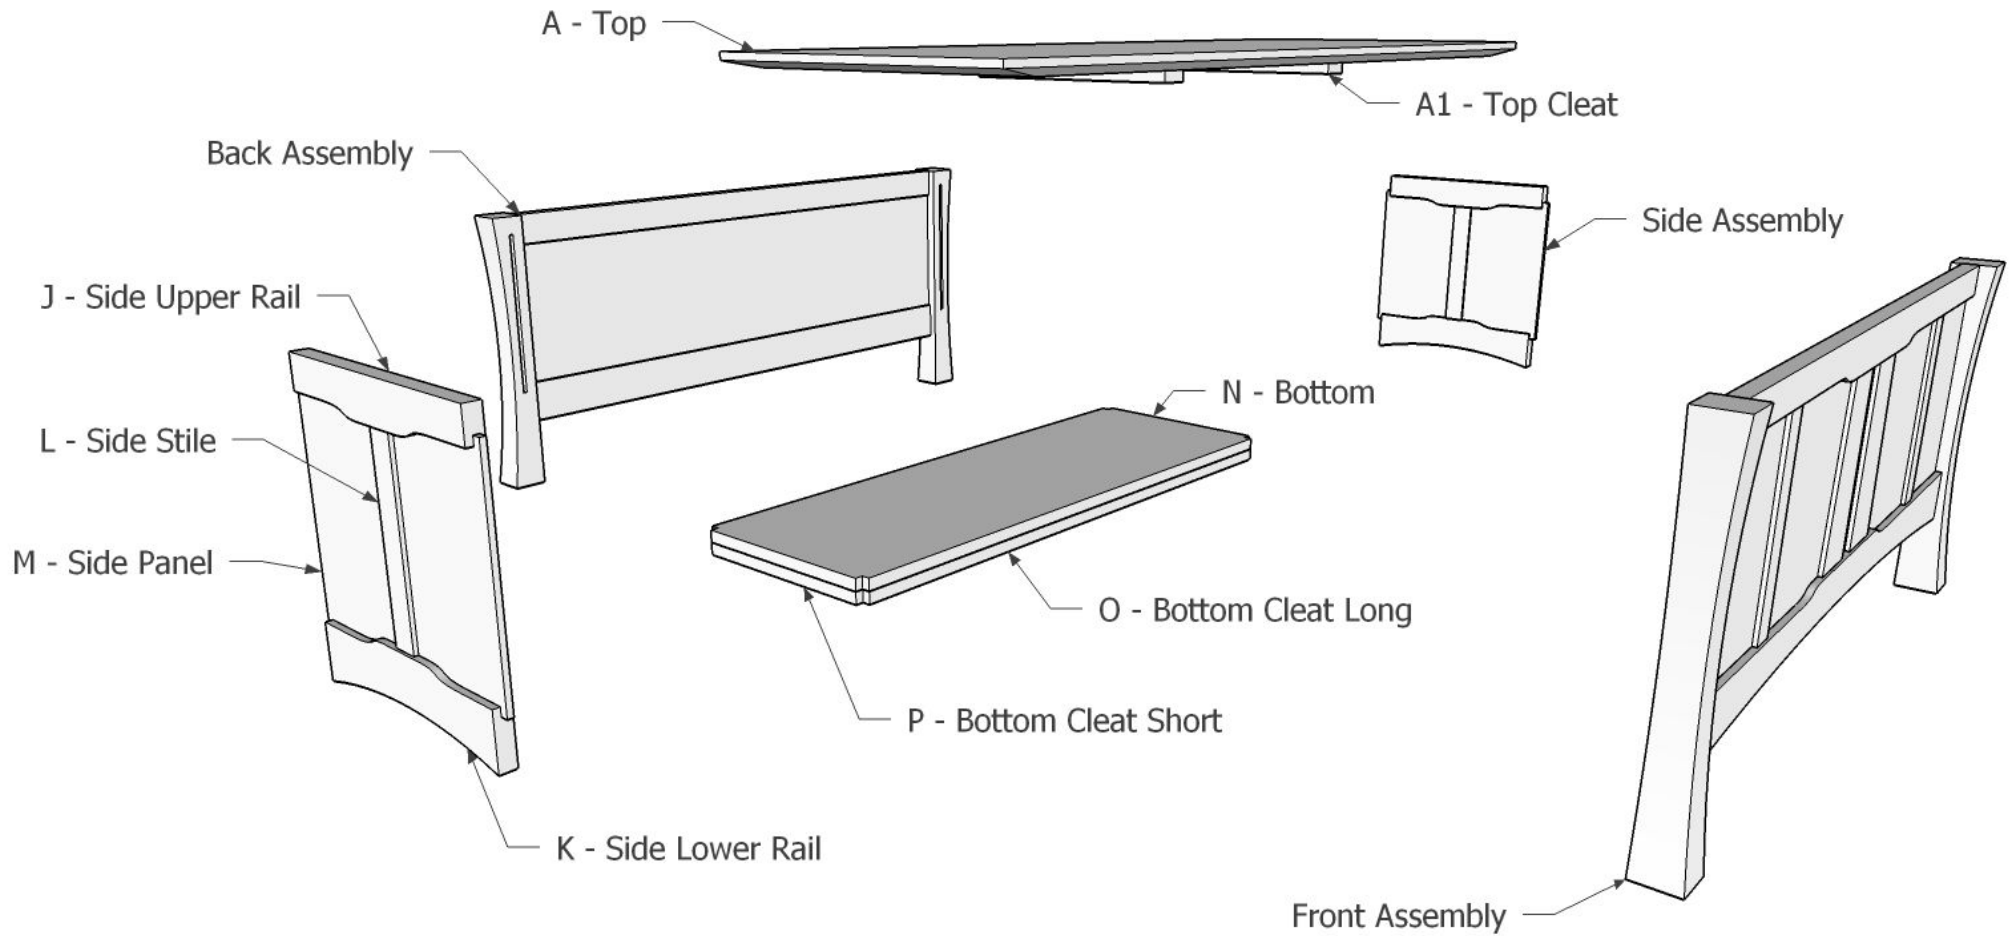

Note: You can Substitute 1/2" Plywood for 3/4" Plywood

Exploded View

Front Assembly

Leg Detail

Panel and Stile Setback

Dado Detail

Side Assembly

Back Assembly