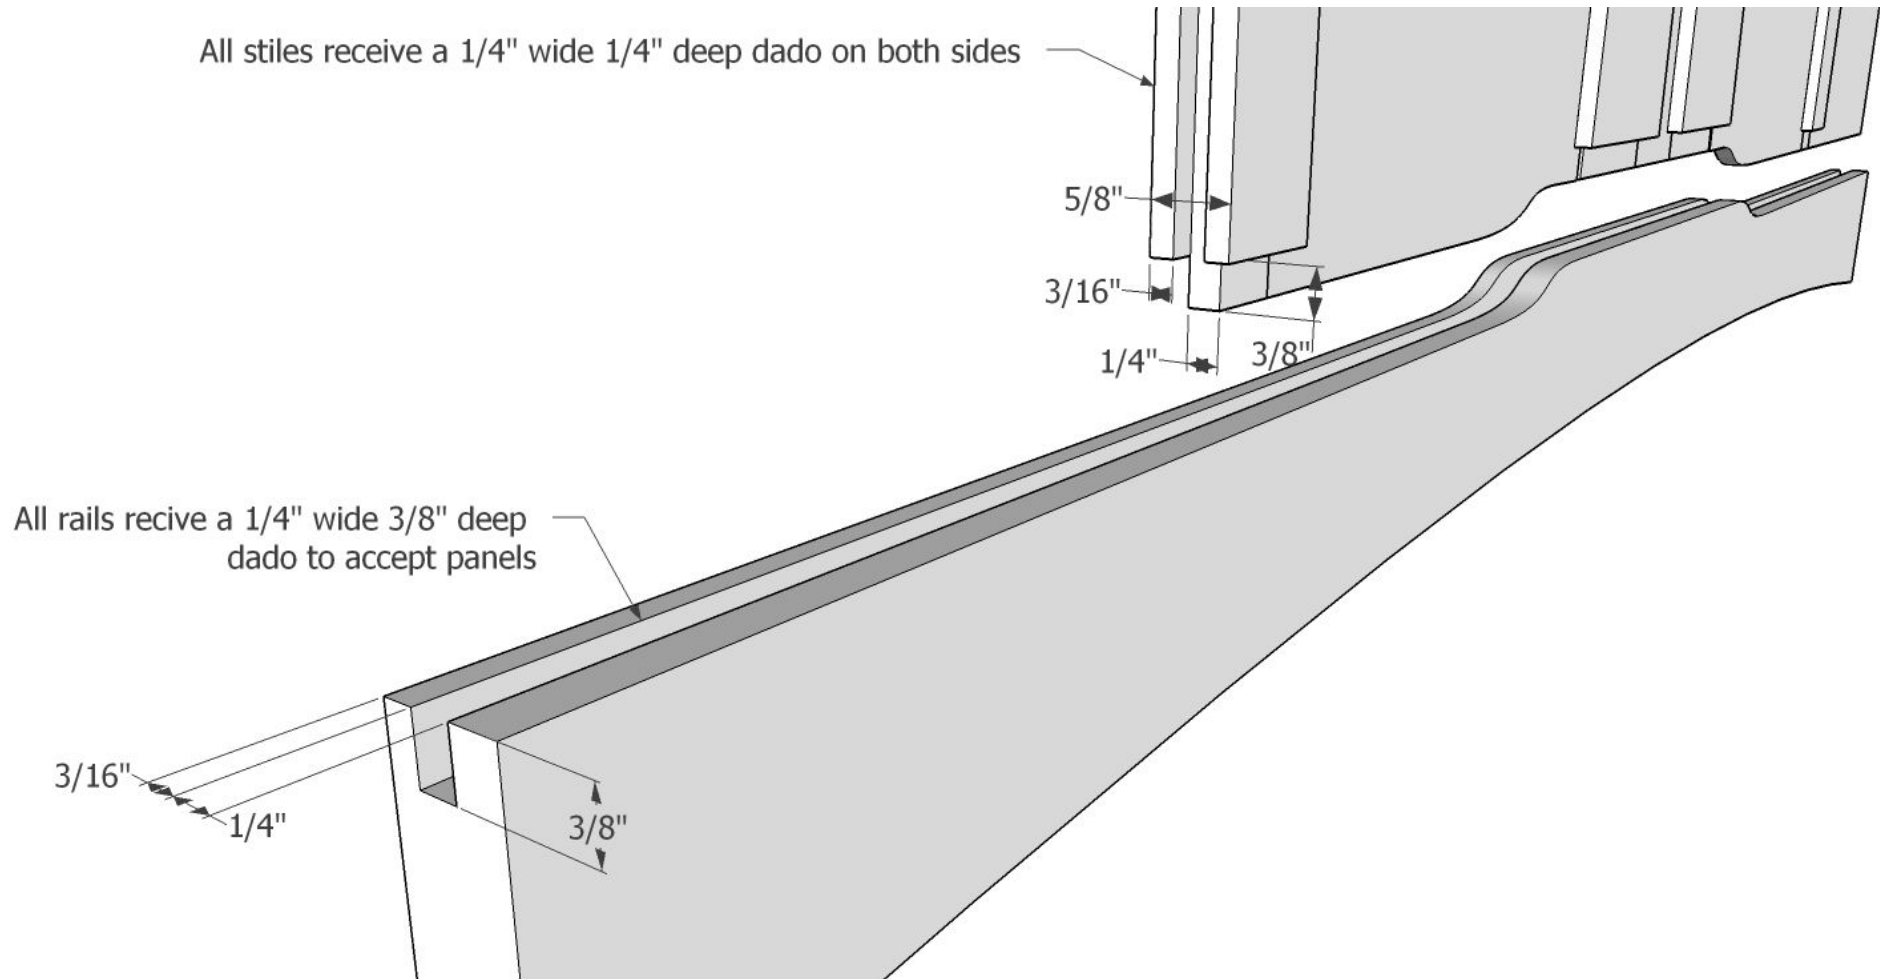

Note: You can Substitute 1/2" Plywood for 3/4" Plywood

Exploded View

Front Assembly

Leg Detail

Panel and Stile Setback

Dado Detail

Side Assembly

Back Assembly