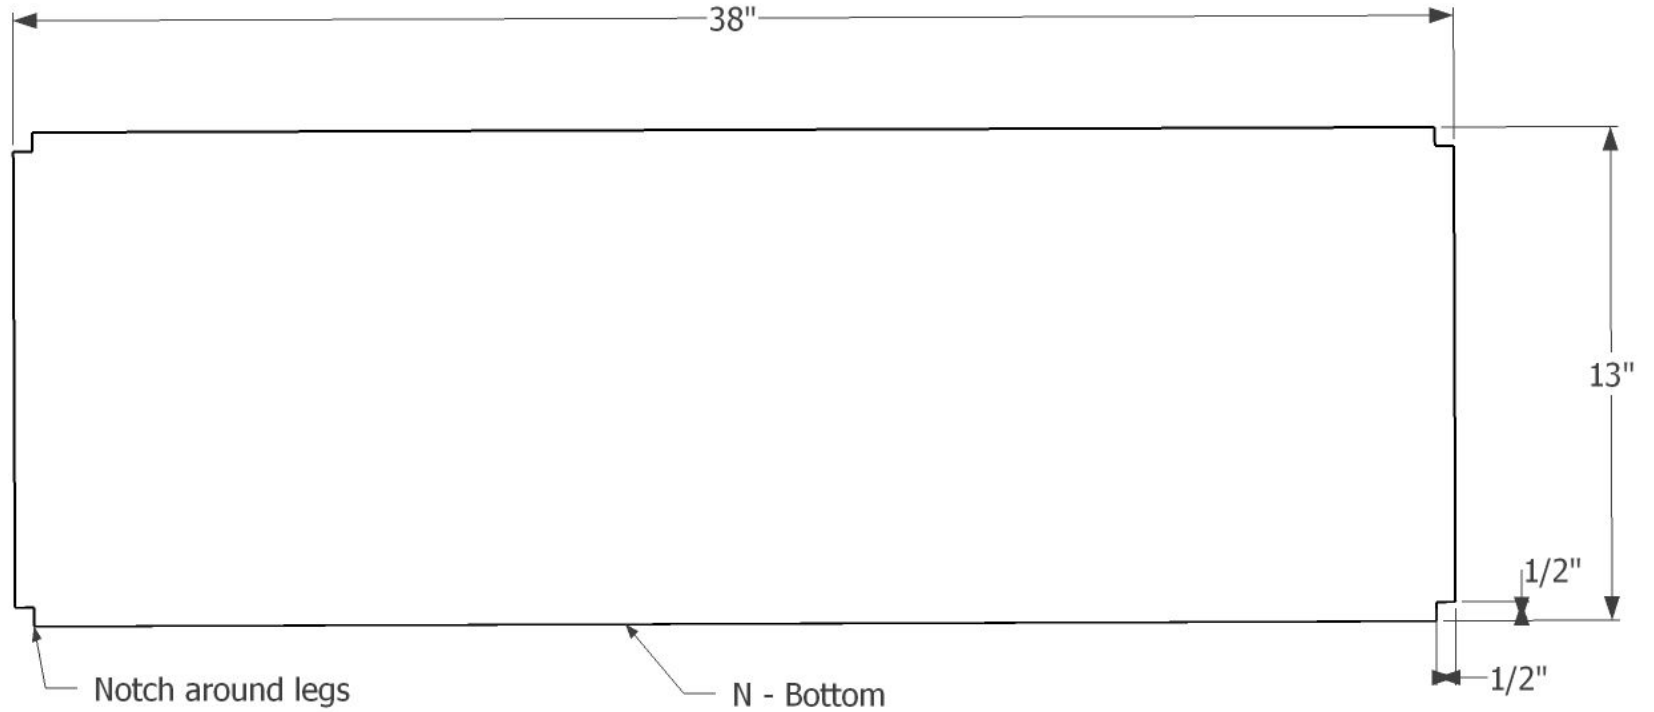

Bottom Detail