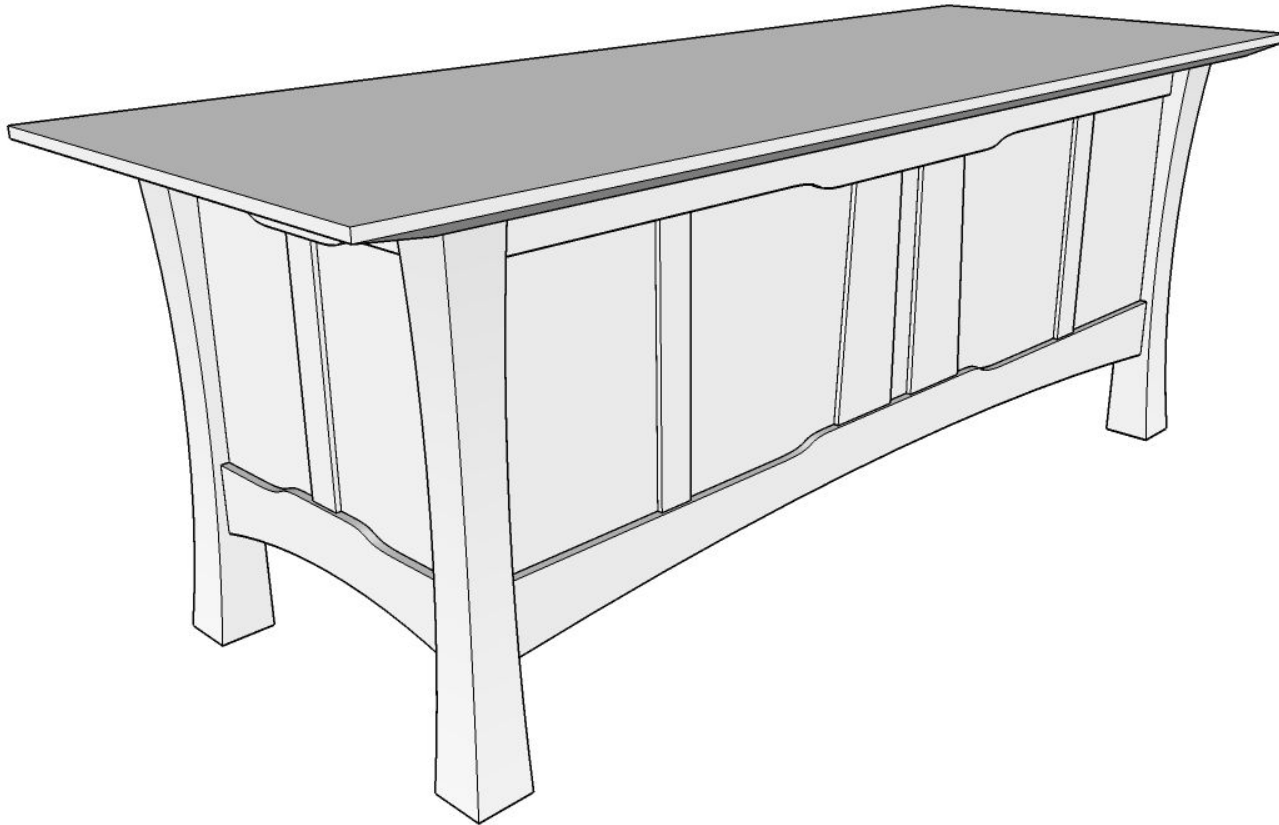

Entryway Bench w/ Storage

A storage bench like no other. Plenty of room to store your stuff with a touch of Greene & Greene styling.

Design: Marc Spagnuolo
Plans: Marc Spagnuolo & Brian Benham
Copyright © 2019, The Wood Whisperer, Inc. TheWoodWhisperer.com
Version 1

TWW[®]

Cut List

Part ID	Part Description	Material	QTY	Width	Length	Thickness
A	Top	4/4 Hardwood Species 1	1	17 1/2"	48"	3/4"
A1	Top Cleat	4/4 Hardwood Species 1	2	1 1/2"	12"	3/4"
B	Leg	10/4 Hardwood Species 1	4	2"	17 1/4"	2"
C	Upper Front Rail	4/4 Hardwood Species 1	1	1 7/8"	37"	3/4"
D	Lower Front Rail	4/4 Hardwood Species 1	1	2 7/8"	37"	3/4"
E	Center Front Stile	4/4 Hardwood Species 1	2	3"	9 1/4"	5/8"
F	Front Stile	4/4 Hardwood Species 1	2	1 1/4"	10"	5/8"
G	Front Outer Panel	4/4 Hardwood Species 1	2	6 7/8"	10"	1/4"
H	Front Inner Panel	4/4 Hardwood Species 1	2	8 3/8"	10"	1/4"
I	Front Center Panel	4/4 Hardwood Species 1	1	1 3/4"	9 1/4"	1/4"
J	Side Upper Rail	4/4 Hardwood Species 1	2	1 7/8"	12"	3/4"
K	Side Lower Rail	4/4 Hardwood Species 1	2	2 7/8"	12"	3/4"
L	Side Stile	4/4 Hardwood Species 1	2	1 1/4"	9 1/4"	5/8"
M	Side Panel	4/4 Hardwood Species 1	4	6"	10"	1/4"
N	Bottom	3/4" Plywood Species 1	1	13"	38"	3/4"
O	Bottom Cleat Long	4/4 Hardwood Species 1	2	1"	37"	3/4"
P	Bottom Cleat Short	4/4 Hardwood Species 1	2	1"	12"	3/4"
Q	Back Panel	1/4" Plywood Species 1	1	9"	37 3/4"	1/4"
R	Back Upper Rail	4/4 Hardwood Species 1	1	2 1/2"	37"	3/4"
S	Back Lower Rail	4/4 Hardwood Species 1	1	2 1/2"	37"	3/4"

Note: You can Substitute 1/2" Plywood for 3/4" Plywood

Exploded View

Front Assembly

Leg Detail

Panel and Stile Setback

Dado Detail

Side Assembly

Back Assembly