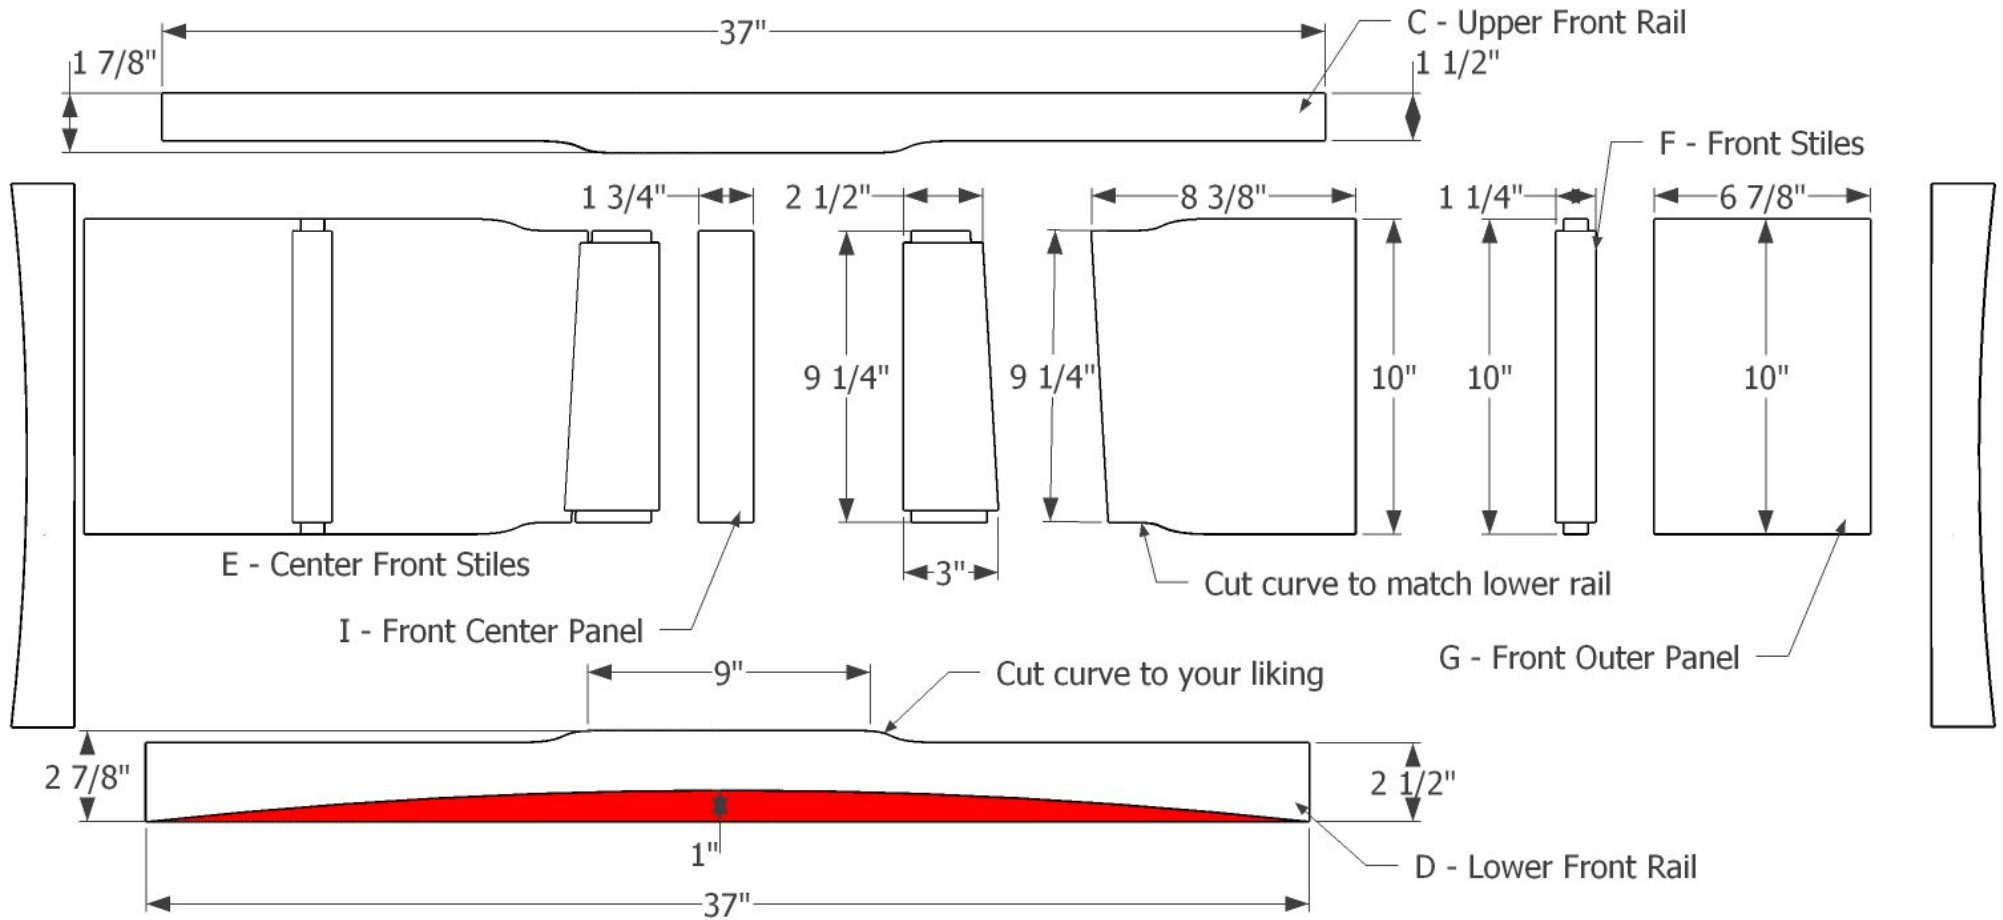

TWW[®]

Cut List

Part ID	Part Description	Material	QTY	Width	Length	Thickness
A	Top	4/4 Hardwood Species 1	1	17 1/2"	48"	3/4"
A1	Top Cleat	4/4 Hardwood Species 1	2	1 1/2"	12"	3/4"
B	Leg	10/4 Hardwood Species 1	4	2"	17 1/4"	2"
C	Upper Front Rail	4/4 Hardwood Species 1	1	1 7/8"	37"	3/4"
D	Lower Front Rail	4/4 Hardwood Species 1	1	2 7/8"	37"	3/4"
E	Center Front Stile	4/4 Hardwood Species 1	2	3"	9 1/4"	5/8"
F	Front Stile	4/4 Hardwood Species 1	2	1 1/4"	10"	5/8"
G	Front Outer Panel	4/4 Hardwood Species 1	2	6 7/8"	10"	1/4"
H	Front Inner Panel	4/4 Hardwood Species 1	2	8 3/8"	10"	1/4"
I	Front Center Panel	4/4 Hardwood Species 1	1	1 3/4"	9 1/4"	1/4"
J	Side Upper Rail	4/4 Hardwood Species 1	2	1 7/8"	12"	3/4"
K	Side Lower Rail	4/4 Hardwood Species 1	2	2 7/8"	12"	3/4"
L	Side Stile	4/4 Hardwood Species 1	2	1 1/4"	9 1/4"	5/8"
M	Side Panel	4/4 Hardwood Species 1	4	6"	10"	1/4"
N	Bottom	3/4" Plywood Species 1	1	13"	38"	3/4"
O	Bottom Cleat Long	4/4 Hardwood Species 1	2	1"	37"	3/4"
P	Bottom Cleat Short	4/4 Hardwood Species 1	2	1"	12"	3/4"
Q	Back Panel	1/4" Plywood Species 1	1	9"	37 3/4"	1/4"
R	Back Upper Rail	4/4 Hardwood Species 1	1	2 1/2"	37"	3/4"
S	Back Lower Rail	4/4 Hardwood Species 1	1	2 1/2"	37"	3/4"

Note: You can Substitute 1/2" Plywood for 3/4" Plywood

Exploded View

Front Assembly

Leg Detail

Panel and Stile Setback

Dado Detail

Side Assembly

Back Assembly