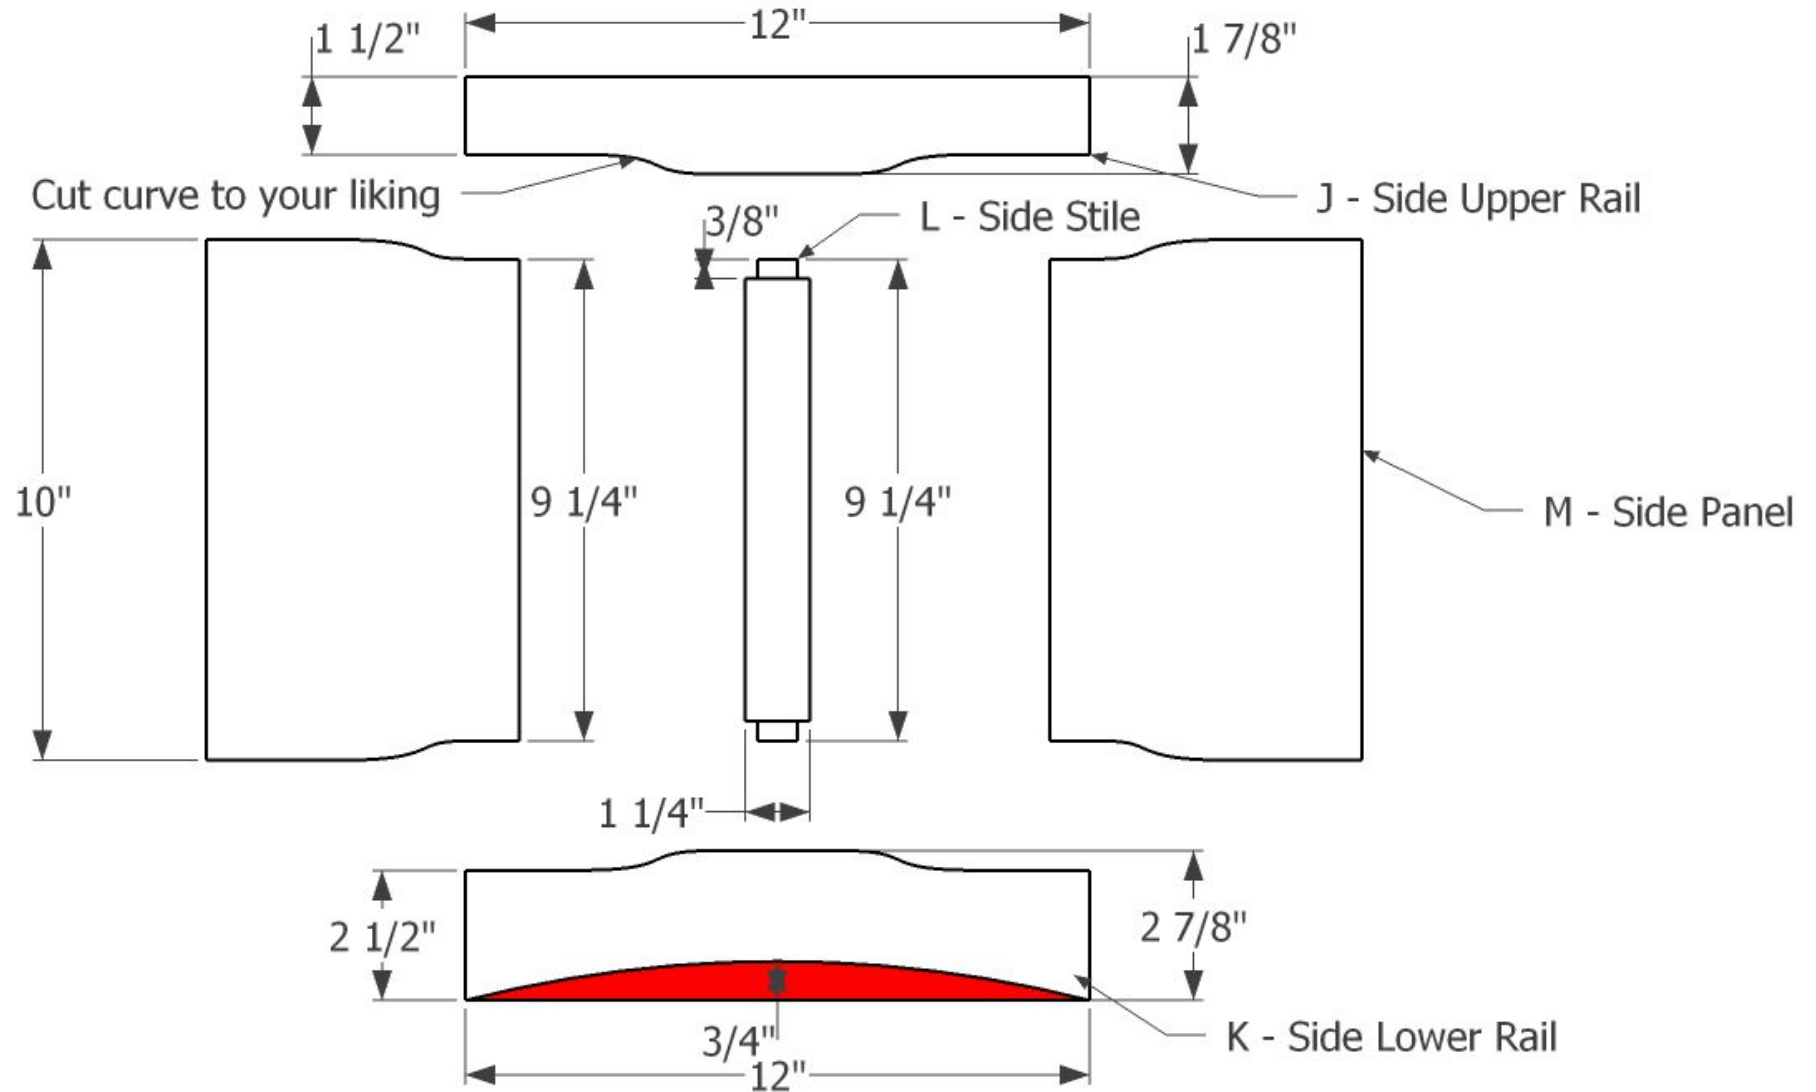

Note: You can Substitute 1/2" Plywood for 3/4" Plywood

Exploded View

Front Assembly

Leg Detail

Panel and Stile Setback

Dado Detail

Side Assembly

Back Assembly

Bottom Detail

Bottom Cleat

Top Detail