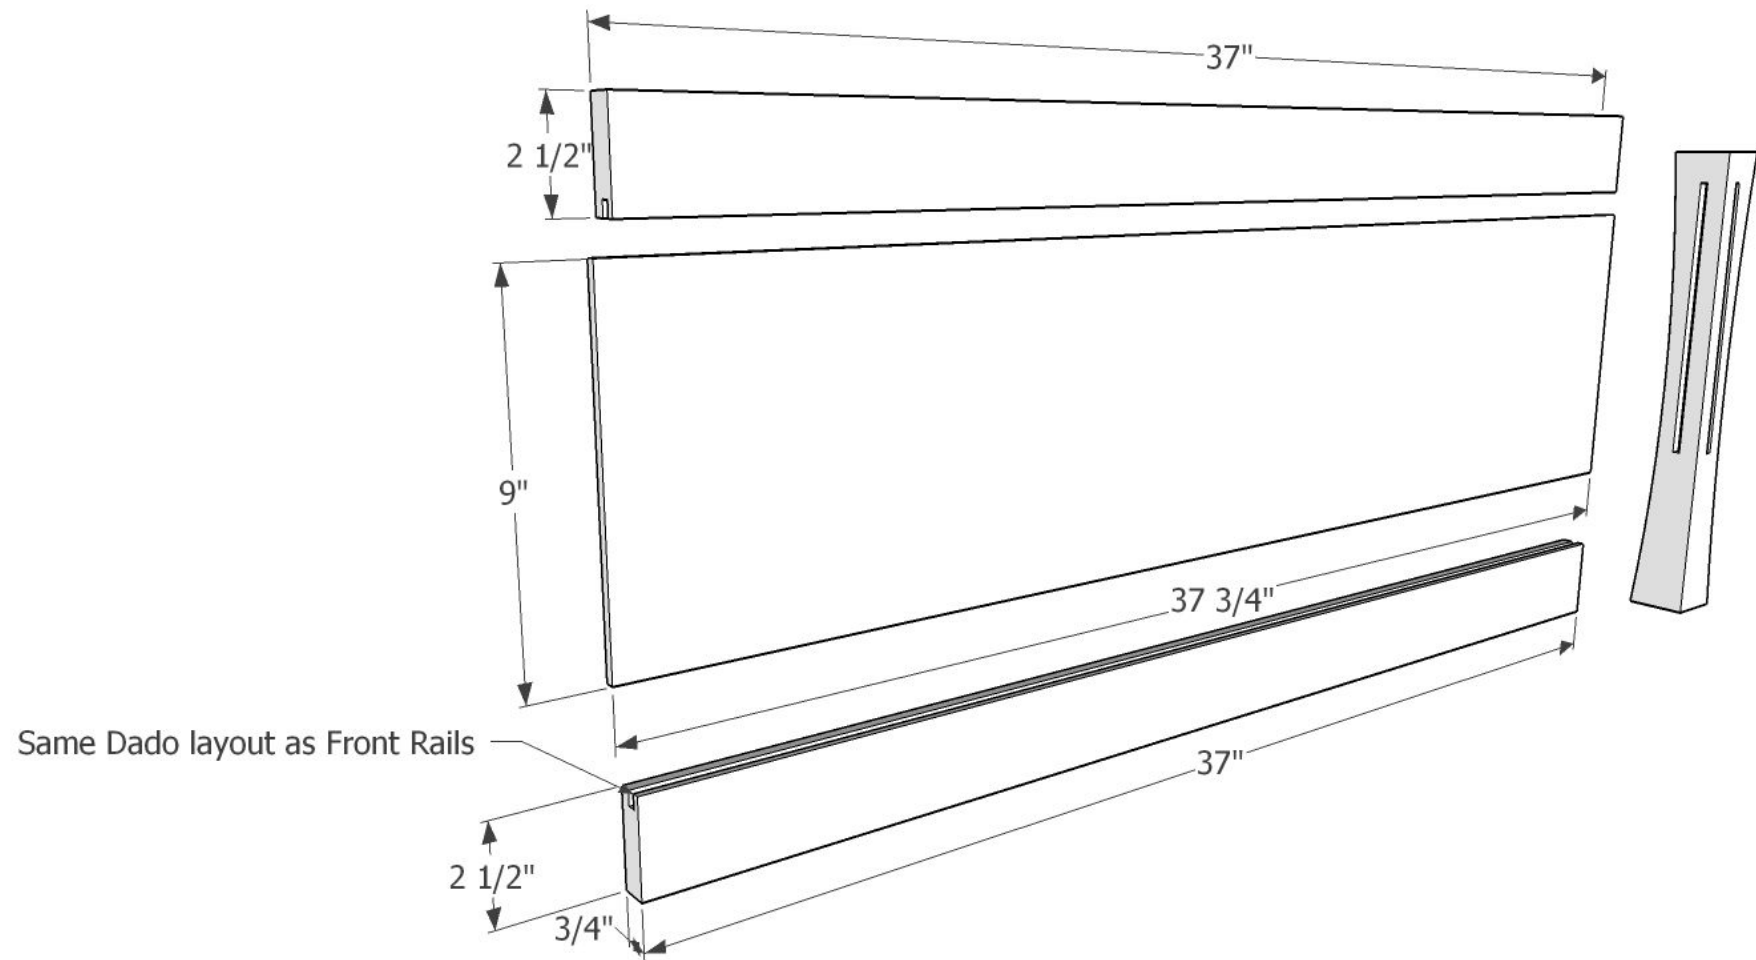

Note: You can Substitute 1/2" Plywood for 3/4" Plywood

Exploded View

Front Assembly

Leg Detail

Panel and Stile Setback

Dado Detail

Side Assembly

Back Assembly