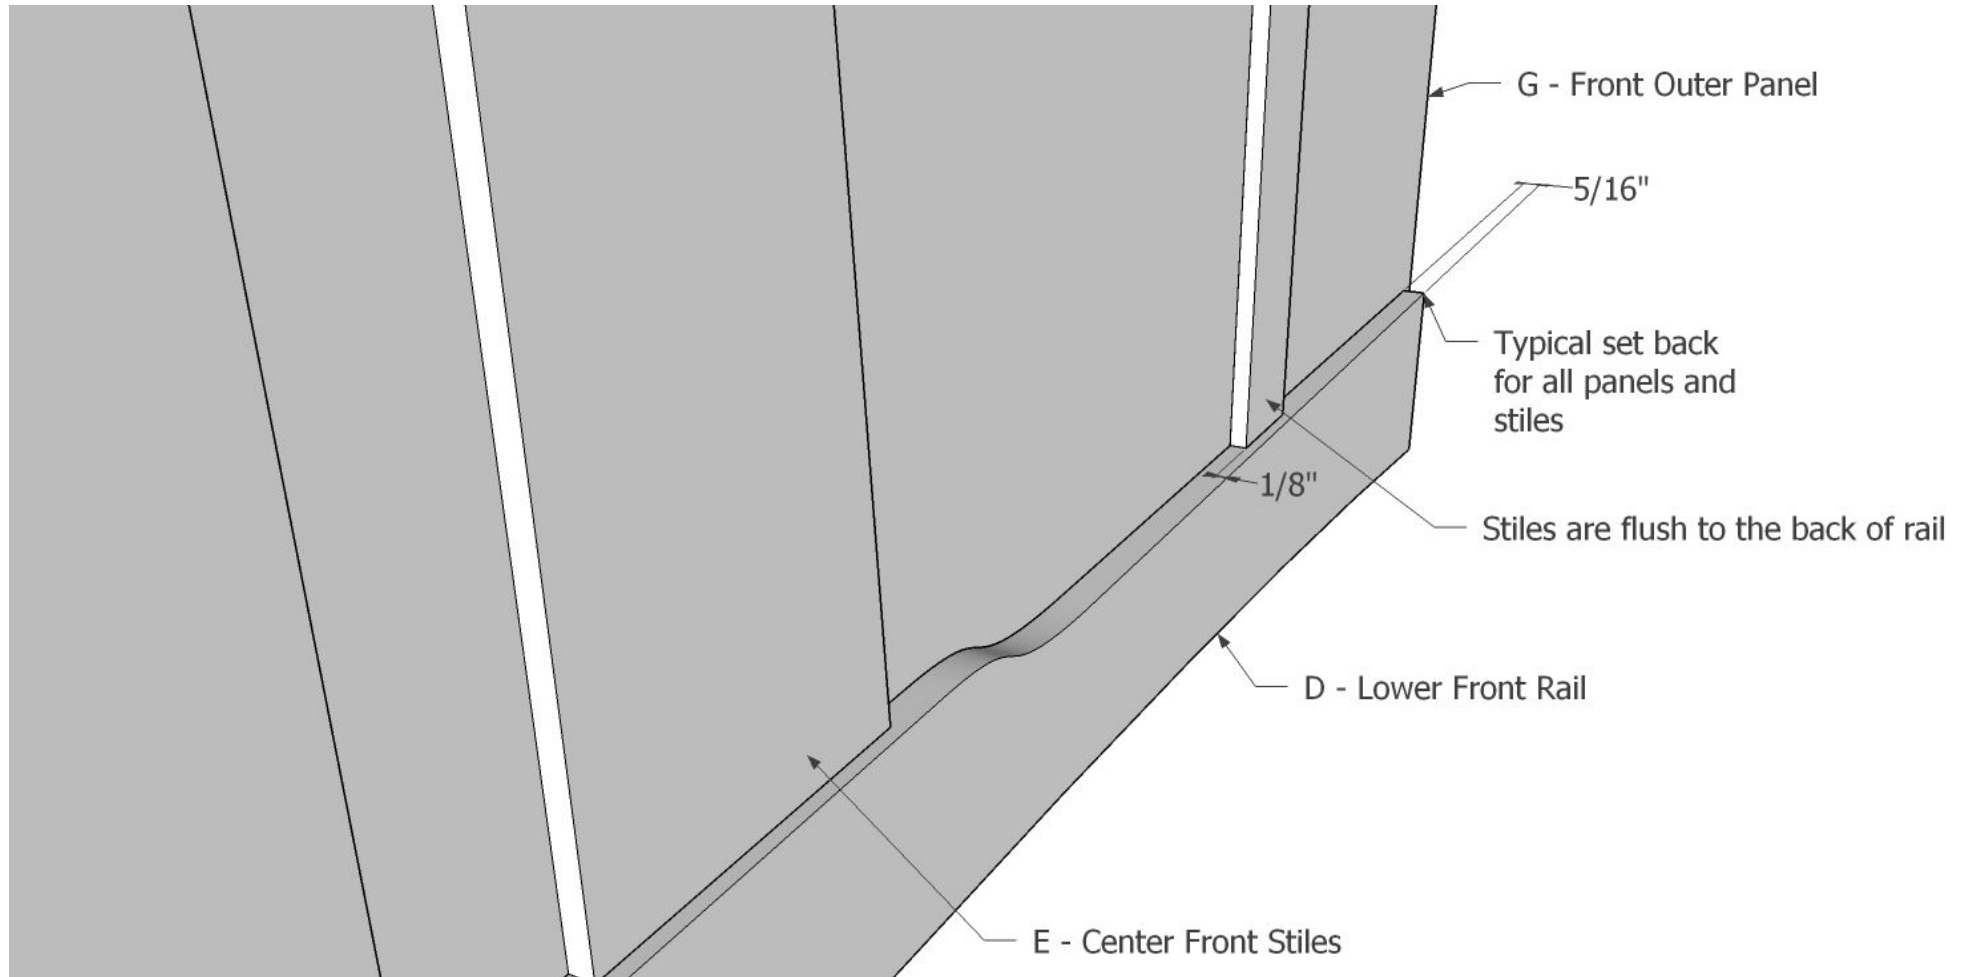

Note: You can Substitute 1/2" Plywood for 3/4" Plywood

Exploded View

Front Assembly

Leg Detail

Panel and Stile Setback

Dado Detail

Side Assembly

Back Assembly

Bottom Detail

Bottom Cleat

Top Detail