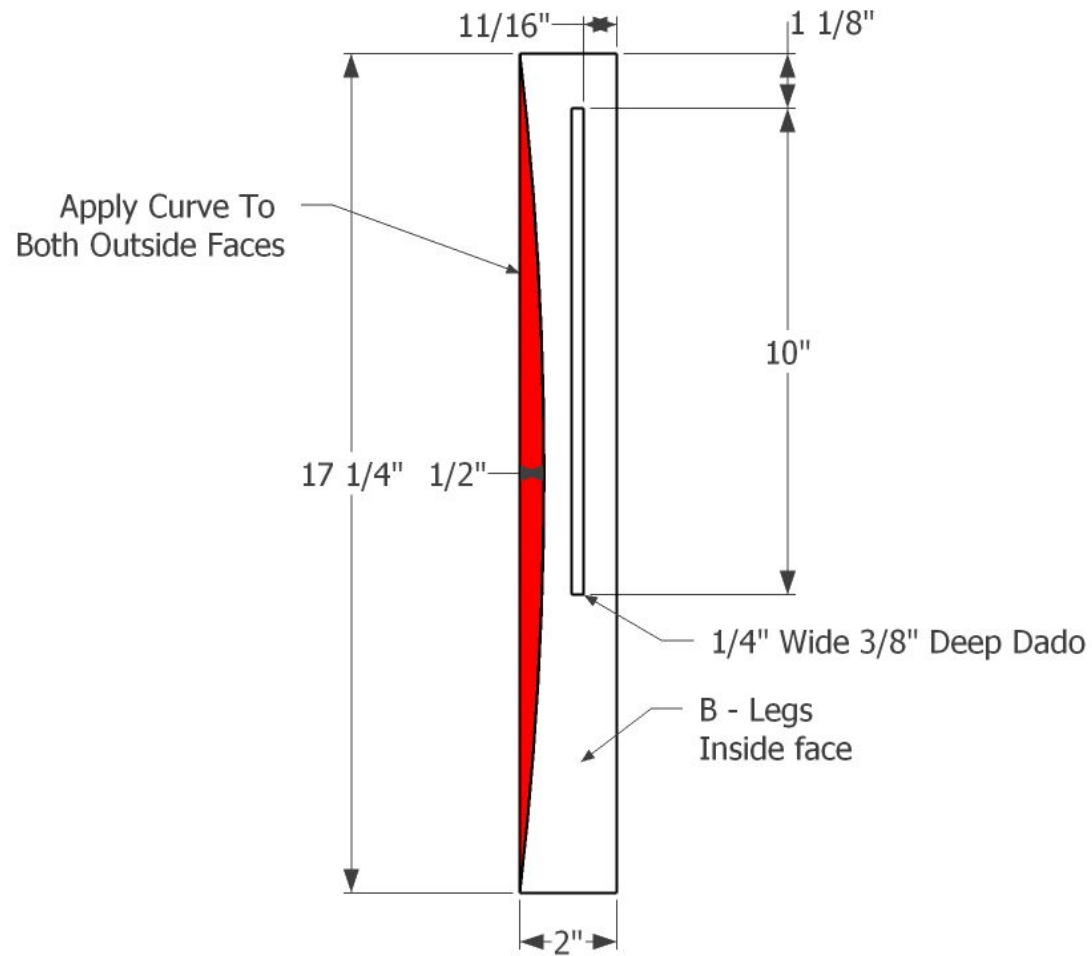

TWW[®]

Cut List

Part ID	Part Description	Material	QTY	Width	Length	Thickness
A	Top	4/4 Hardwood Species 1	1	17 1/2"	48"	3/4"
A1	Top Cleat	4/4 Hardwood Species 1	2	1 1/2"	12"	3/4"
B	Leg	10/4 Hardwood Species 1	4	2"	17 1/4"	2"
C	Upper Front Rail	4/4 Hardwood Species 1	1	1 7/8"	37"	3/4"
D	Lower Front Rail	4/4 Hardwood Species 1	1	2 7/8"	37"	3/4"
E	Center Front Stile	4/4 Hardwood Species 1	2	3"	9 1/4"	5/8"
F	Front Stile	4/4 Hardwood Species 1	2	1 1/4"	10"	5/8"
G	Front Outer Panel	4/4 Hardwood Species 1	2	6 7/8"	10"	1/4"
H	Front Inner Panel	4/4 Hardwood Species 1	2	8 3/8"	10"	1/4"
I	Front Center Panel	4/4 Hardwood Species 1	1	1 3/4"	9 1/4"	1/4"
J	Side Upper Rail	4/4 Hardwood Species 1	2	1 7/8"	12"	3/4"
K	Side Lower Rail	4/4 Hardwood Species 1	2	2 7/8"	12"	3/4"
L	Side Stile	4/4 Hardwood Species 1	2	1 1/4"	9 1/4"	5/8"
M	Side Panel	4/4 Hardwood Species 1	4	6"	10"	1/4"
N	Bottom	3/4" Plywood Species 1	1	13"	38"	3/4"
O	Bottom Cleat Long	4/4 Hardwood Species 1	2	1"	37"	3/4"
P	Bottom Cleat Short	4/4 Hardwood Species 1	2	1"	12"	3/4"
Q	Back Panel	1/4" Plywood Species 1	1	9"	37 3/4"	1/4"
R	Back Upper Rail	4/4 Hardwood Species 1	1	2 1/2"	37"	3/4"
S	Back Lower Rail	4/4 Hardwood Species 1	1	2 1/2"	37"	3/4"

Materials List

Description	Type	Approximate BF	+ 20%
4/4 Hardwood	Species 1	14	17
10/4 Hardwood	Species 1	3	4

Note: Board Feet quantities have been rounded up to the nearest board foot

Description	Type	Qty
3/4" Plywood	Species 1	1 Sheet
1/4" Plywood	Species 1	1 Sheet

Note: You can Substitute 1/2" Plywood for 3/4" Plywood

Exploded View

Front Assembly

Leg Detail

Panel and Stile Setback

Dado Detail

Side Assembly

Back Assembly

Bottom Detail

Bottom Cleat

Top Detail