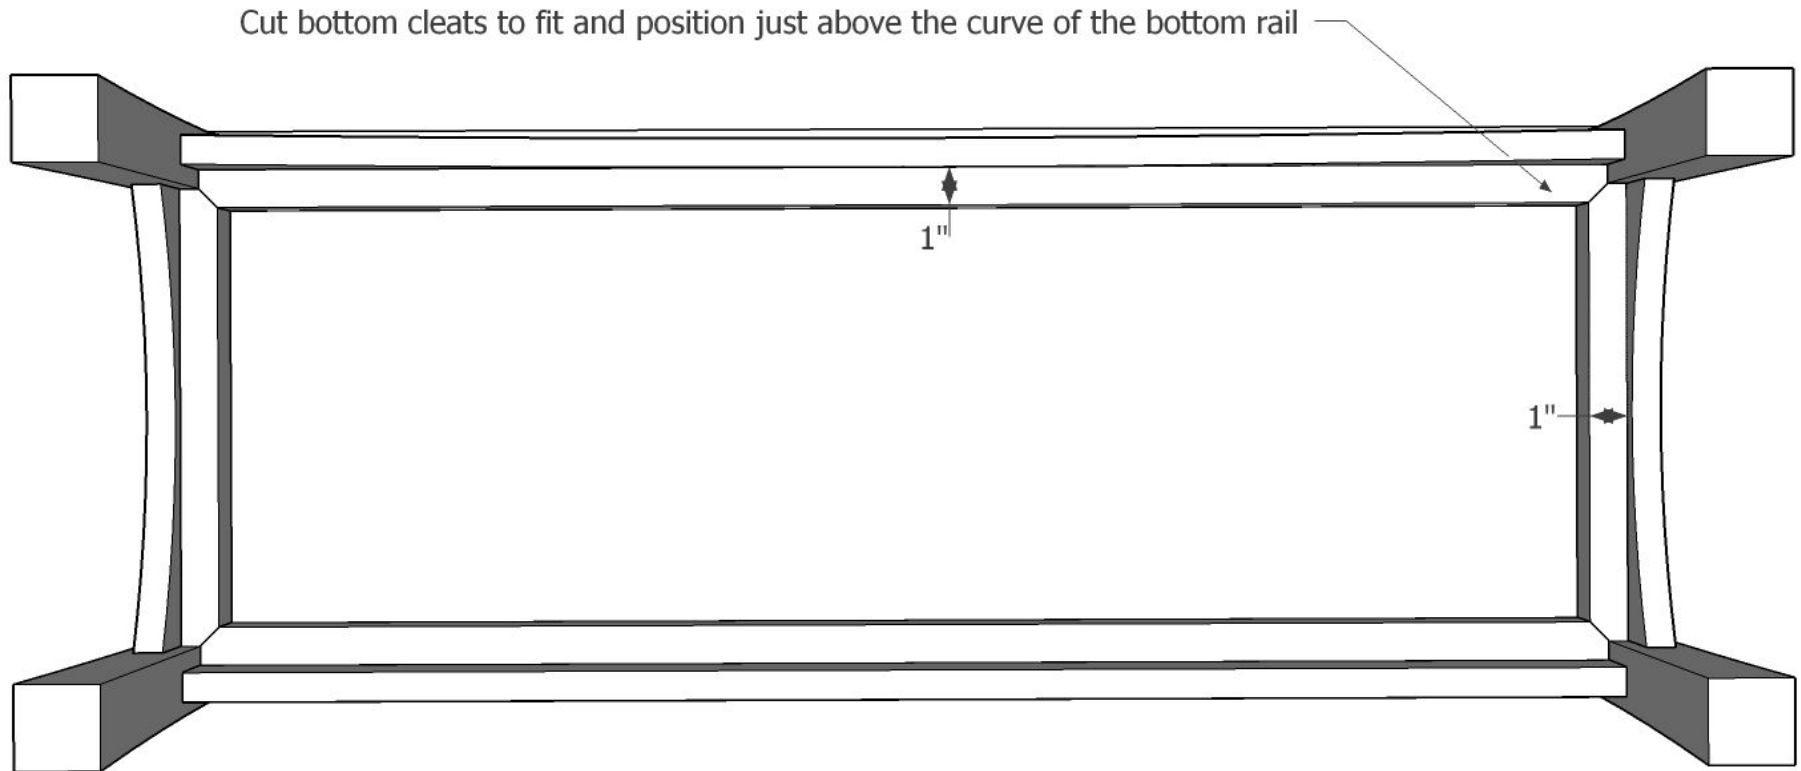

Bottom Cleat