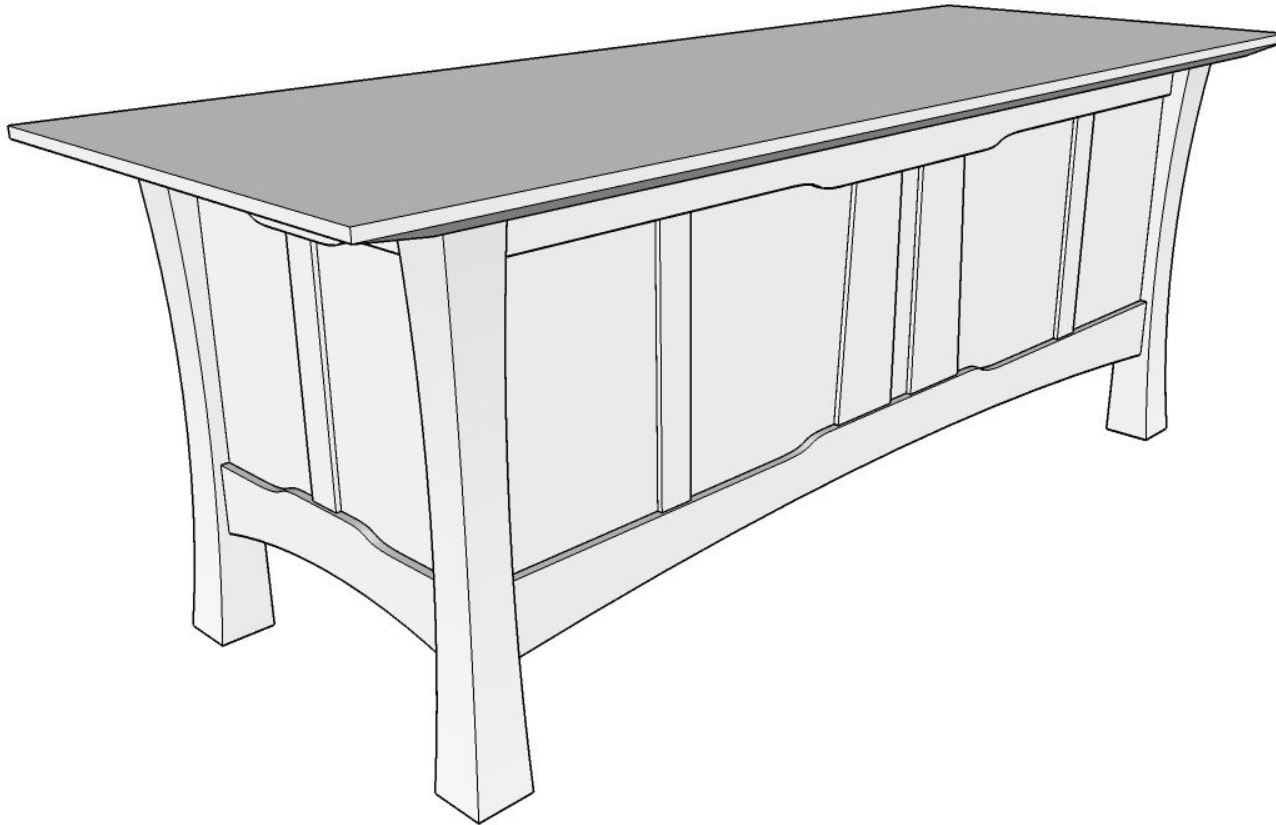

# Entryway Bench w/ Storage

A storage bench like no other. Plenty of room to store your stuff with a touch of Greene & Greene styling.

Design: Marc Spagnuolo  
Plans: Marc Spagnuolo & Brian Benham  
Copyright © 2019, The Wood Whisperer, Inc. [TheWoodWhisperer.com](http://TheWoodWhisperer.com)  
Version 1