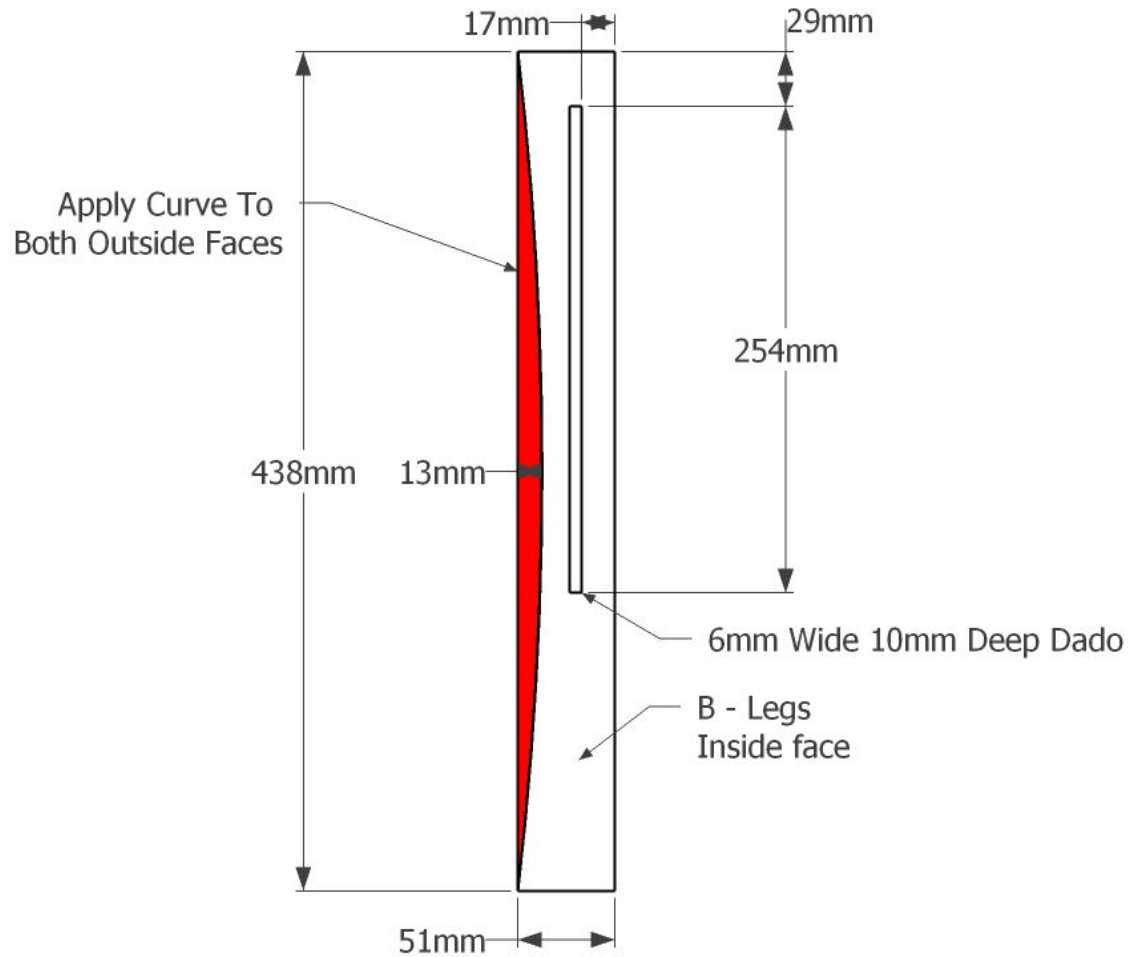

# Cut List

Part ID	Part Description	Material	QTY	Width	Length	Thickness
A	Top	4/4 Hardwood Species 1	1	445mm	1219mm	19mm
A1	Top Cleat	4/4 Hardwood Species 1	2	38mm	305mm	19mm
B	Leg	10/4 Hardwood Species 1	4	51mm	362mm	51mm
C	Upper Front Rail	4/4 Hardwood Species 1	1	48mm	940mm	19mm
D	Lower Front Rail	4/4 Hardwood Species 1	1	73mm	940mm	19mm
E	Center Front Stile	4/4 Hardwood Species 1	2	76mm	235mm	16mm
F	Front Stile	4/4 Hardwood Species 1	2	32mm	254mm	16mm
G	Front Outer Panel	4/4 Hardwood Species 1	2	175mm	254mm	6mm
H	Front Inner Panel	4/4 Hardwood Species 1	2	213mm	254mm	6mm
I	Front Center Panel	4/4 Hardwood Species 1	1	4mm	235mm	6mm
J	Side Upper Rail	4/4 Hardwood Species 1	2	48mm	305mm	19mm
K	Side Lower Rail	4/4 Hardwood Species 1	2	170mm	305mm	19mm
L	Side Stile	4/4 Hardwood Species 1	2	32mm	235mm	16mm
M	Side Panel	4/4 Hardwood Species 1	4	152mm	254mm	6mm
N	Bottom	19mm Plywood Species 1	1	330mm	965mm	19mm
O	Bottom Cleat Long	4/4 Hardwood Species 1	2	25mm	940mm	19mm
P	Bottom Cleat Short	4/4 Hardwood Species 1	2	25mm	305mm	19mm
Q	Back Panel	6mm Plywood Species 1	1	229mm	959mm	6mm
R	Back Upper Rail	4/4 Hardwood Species 1	1	64mm	940mm	19mm
S	Back Lower Rail	4/4 Hardwood Species 1	1	64mm	940mm	19mm

Note: You can Substitute 13mm Plywood for 19mm Plywood

# Leg Detail