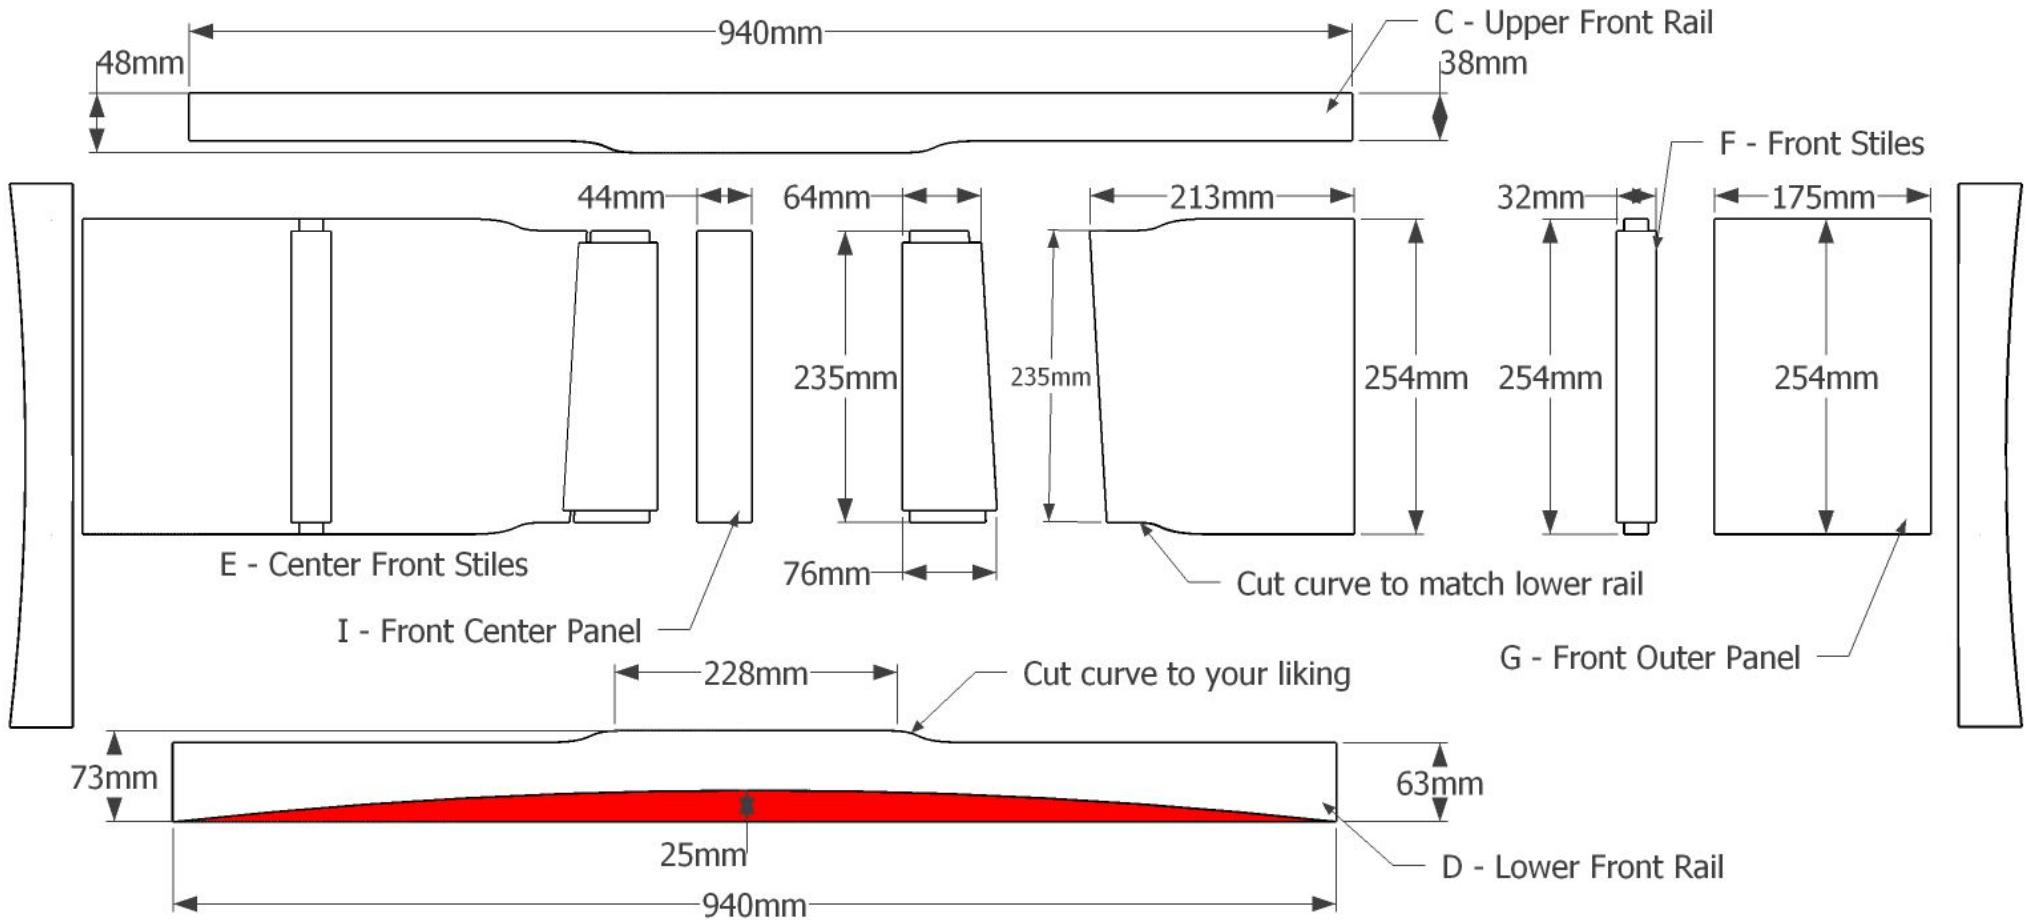

Front Assembly