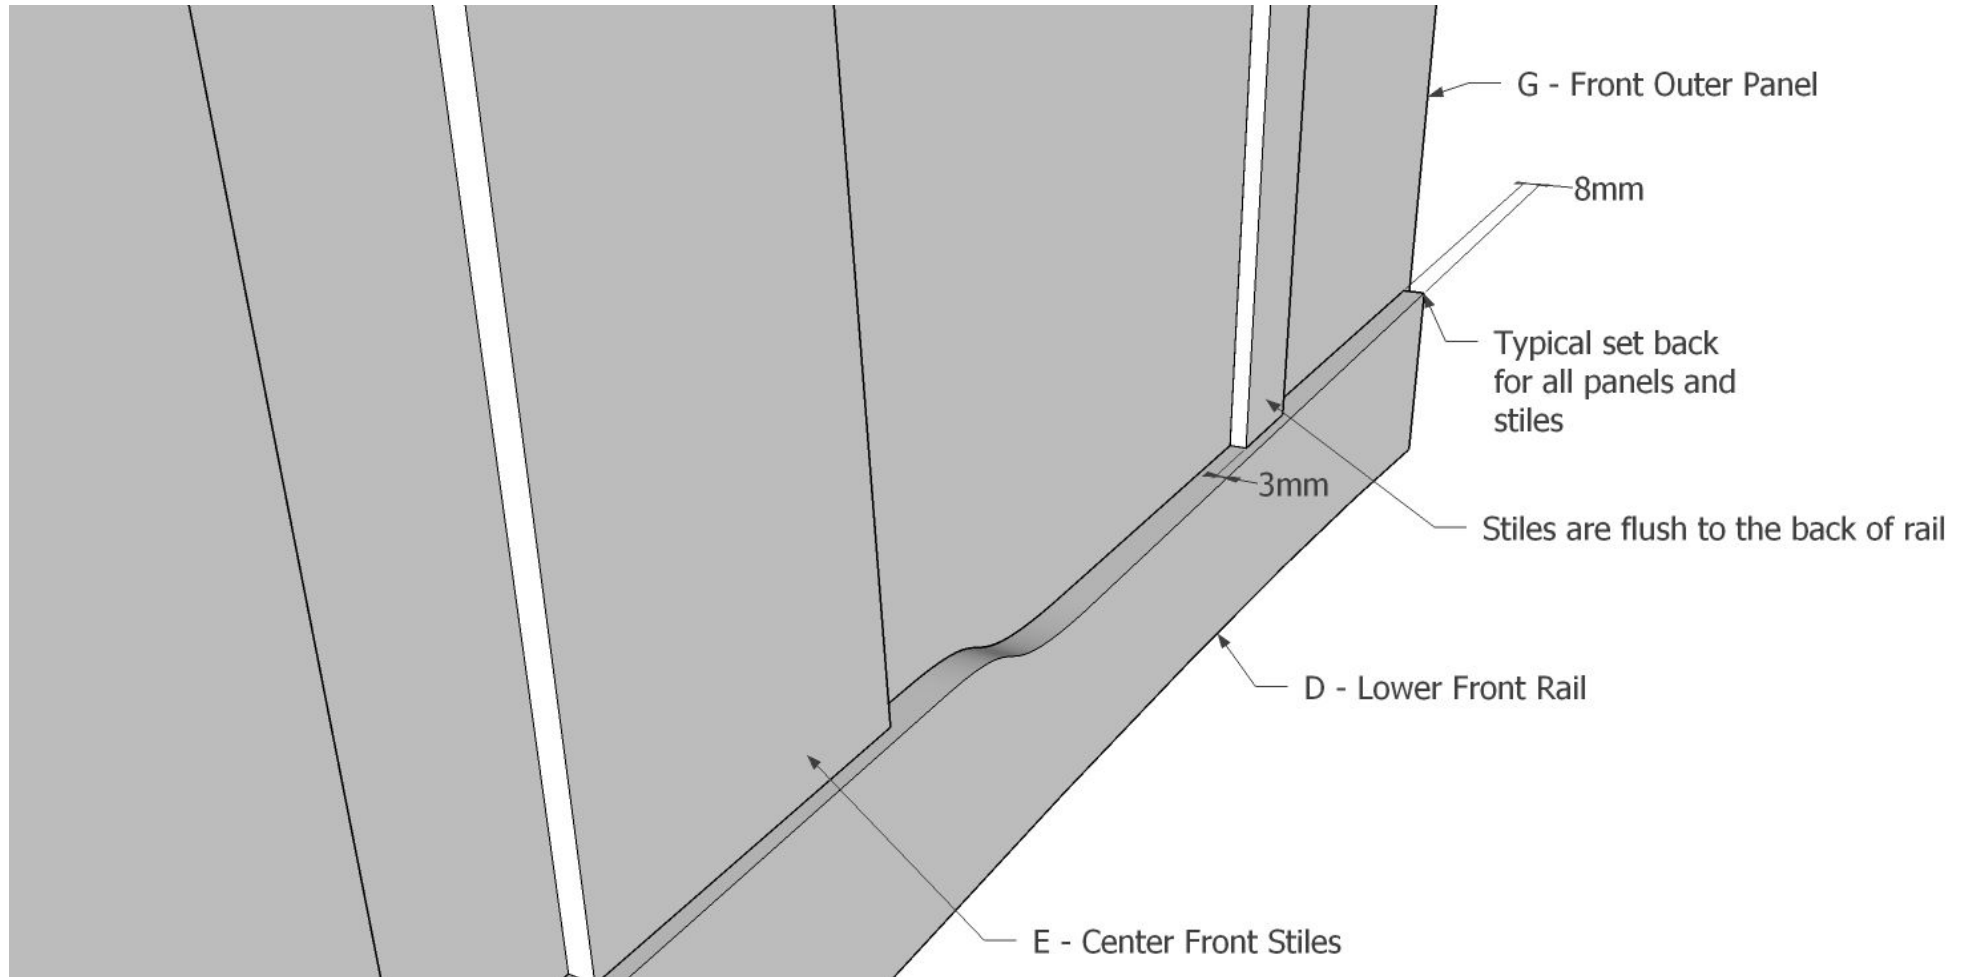

Note: You can Substitute 13mm Plywood for 19mm Plywood

Exploded View

Front Assembly

Leg Detail

Panel and Stile Setback

Dado Detail

Side Assembly

Back Assembly

Bottom Detail

Bottom Cleat

Top Detail