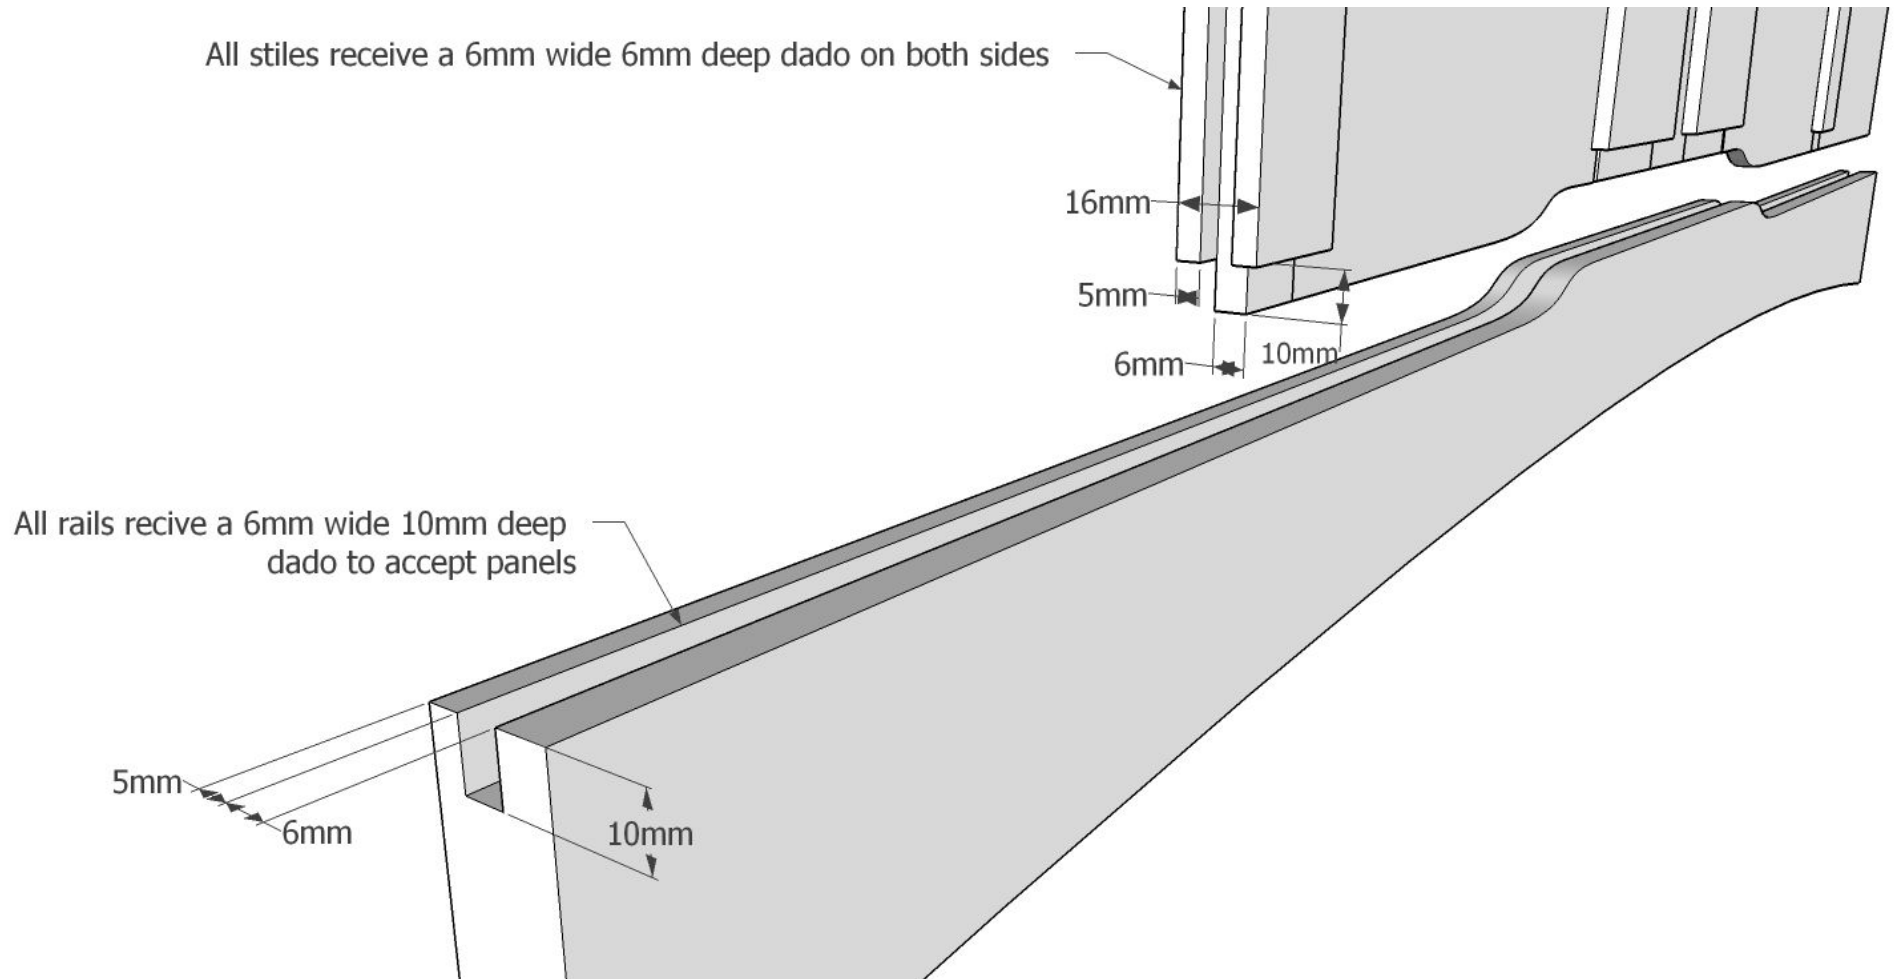

Note: You can Substitute 13mm Plywood for 19mm Plywood

Exploded View

Front Assembly

Leg Detail

Panel and Stile Setback

Dado Detail

Side Assembly

Back Assembly