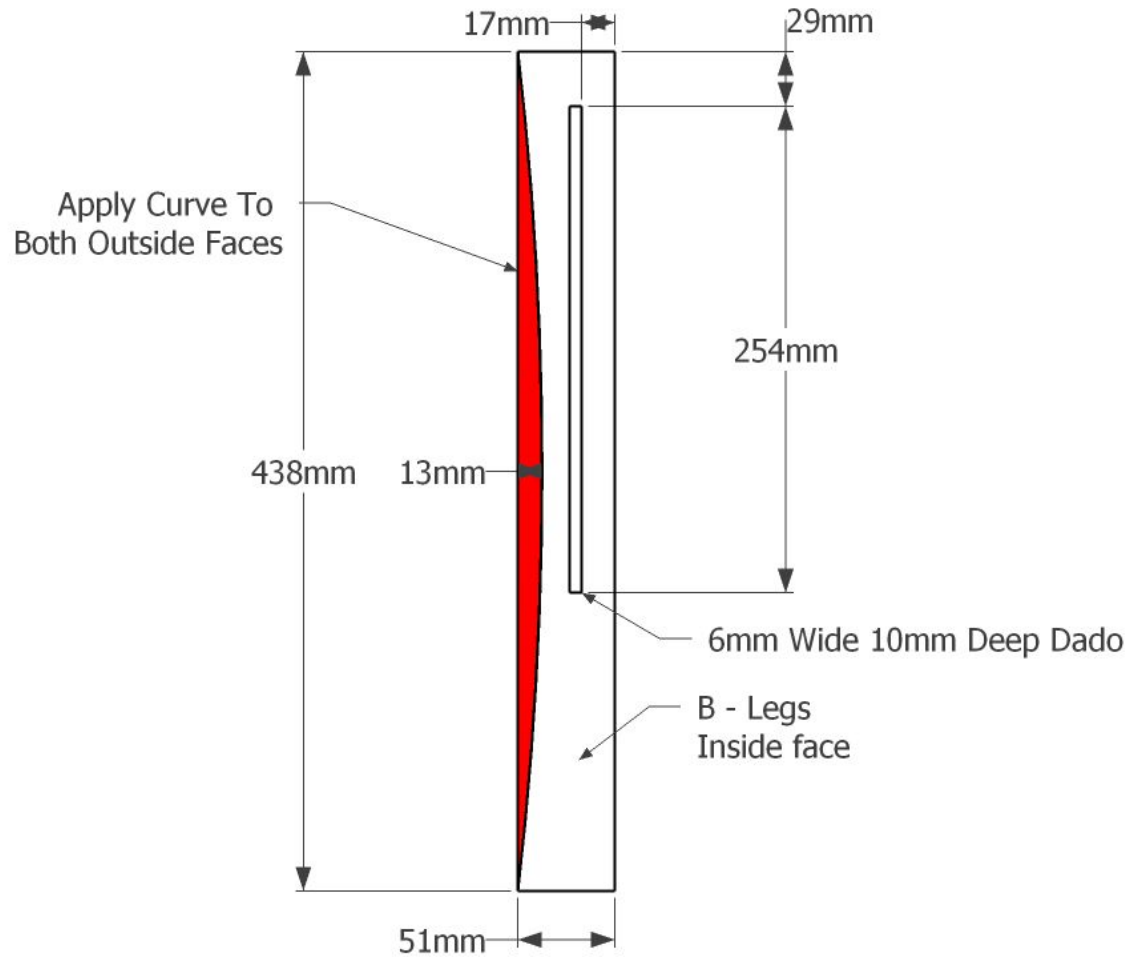

TWW[®]

Cut List

Part ID	Part Description	Material	QTY	Width	Length	Thickness
A	Top	4/4 Hardwood Species 1	1	445mm	1219mm	19mm
A1	Top Cleat	4/4 Hardwood Species 1	2	38mm	305mm	19mm
B	Leg	10/4 Hardwood Species 1	4	51mm	362mm	51mm
C	Upper Front Rail	4/4 Hardwood Species 1	1	48mm	940mm	19mm
D	Lower Front Rail	4/4 Hardwood Species 1	1	73mm	940mm	19mm
E	Center Front Stile	4/4 Hardwood Species 1	2	76mm	235mm	16mm
F	Front Stile	4/4 Hardwood Species 1	2	32mm	254mm	16mm
G	Front Outer Panel	4/4 Hardwood Species 1	2	175mm	254mm	6mm
H	Front Inner Panel	4/4 Hardwood Species 1	2	213mm	254mm	6mm
I	Front Center Panel	4/4 Hardwood Species 1	1	4mm	235mm	6mm
J	Side Upper Rail	4/4 Hardwood Species 1	2	48mm	305mm	19mm
K	Side Lower Rail	4/4 Hardwood Species 1	2	73mm	305mm	19mm
L	Side Stile	4/4 Hardwood Species 1	2	32mm	235mm	16mm
M	Side Panel	4/4 Hardwood Species 1	4	152mm	254mm	6mm
N	Bottom	19mm Plywood Species 1	1	330mm	965mm	19mm
O	Bottom Cleat Long	4/4 Hardwood Species 1	2	25mm	940mm	19mm
P	Bottom Cleat Short	4/4 Hardwood Species 1	2	25mm	305mm	19mm
Q	Back Panel	6mm Plywood Species 1	1	229mm	959mm	6mm
R	Back Upper Rail	4/4 Hardwood Species 1	1	64mm	940mm	19mm
S	Back Lower Rail	4/4 Hardwood Species 1	1	64mm	940mm	19mm

Materials List

Description	Type	Approximate BF	+ 20%
4/4 Hardwood	Species 1	14	17
10/4 Hardwood	Species 1	3	4

Note: Board Feet quantities have been rounded up to the nearest board foot

Description	Type	Qty
19mm Plywood	Species 1	1 Sheet
6mm Plywood	Species 1	1 Sheet

Note: You can Substitute 13mm Plywood for 19mm Plywood

Exploded View

Front Assembly

Leg Detail

Panel and Stile Setback

Dado Detail

Side Assembly

Back Assembly

Bottom Detail

Bottom Cleat

Top Detail