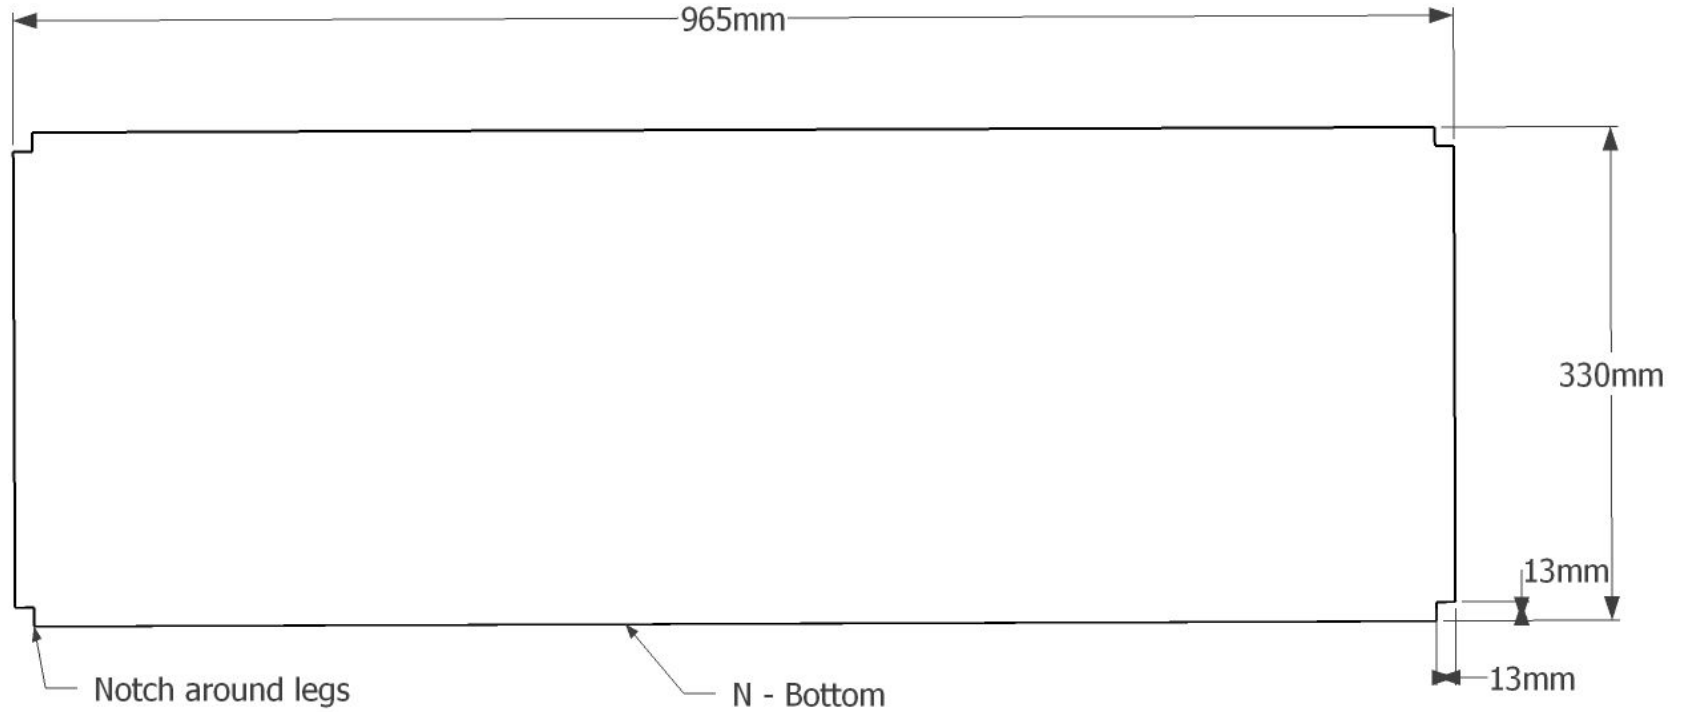

Bottom Detail