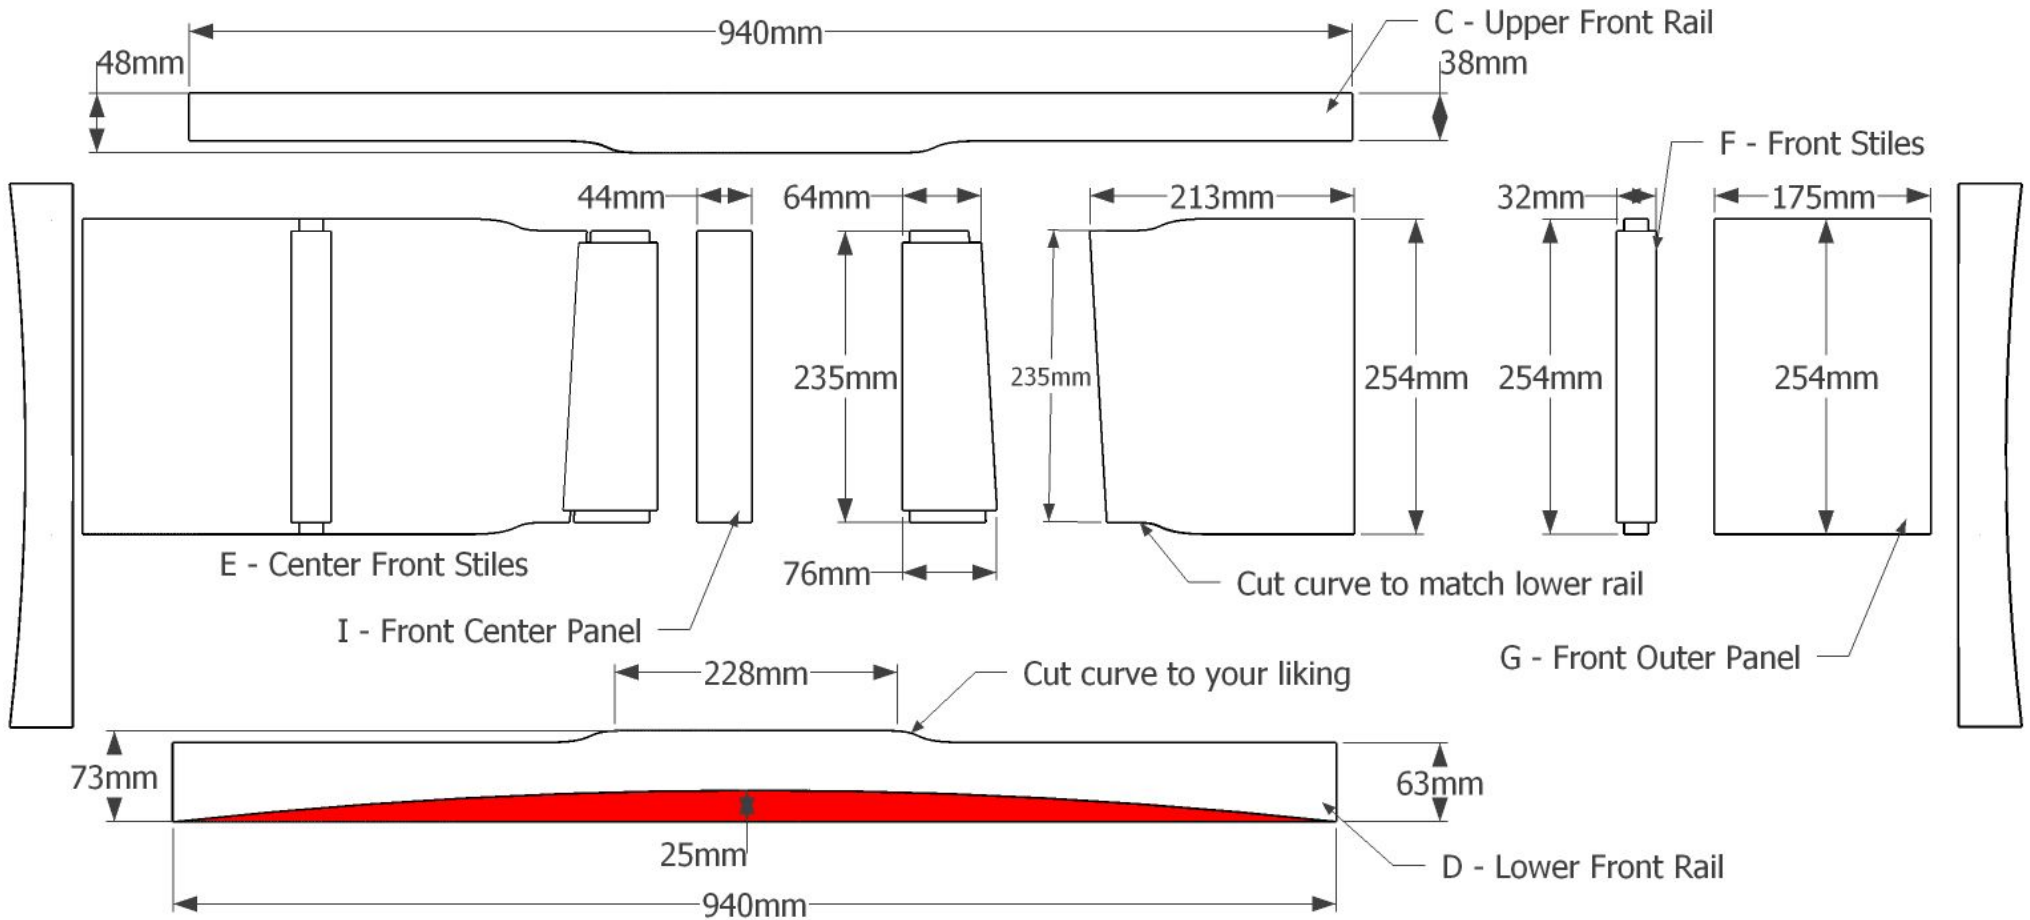

TWW[®]

Cut List

Part ID	Part Description	Material	QTY	Width	Length	Thickness
A	Top	4/4 Hardwood Species 1	1	445mm	1219mm	19mm
A1	Top Cleat	4/4 Hardwood Species 1	2	38mm	305mm	19mm
B	Leg	10/4 Hardwood Species 1	4	51mm	362mm	51mm
C	Upper Front Rail	4/4 Hardwood Species 1	1	48mm	940mm	19mm
D	Lower Front Rail	4/4 Hardwood Species 1	1	73mm	940mm	19mm
E	Center Front Stile	4/4 Hardwood Species 1	2	76mm	235mm	16mm
F	Front Stile	4/4 Hardwood Species 1	2	32mm	254mm	16mm
G	Front Outer Panel	4/4 Hardwood Species 1	2	175mm	254mm	6mm
H	Front Inner Panel	4/4 Hardwood Species 1	2	213mm	254mm	6mm
I	Front Center Panel	4/4 Hardwood Species 1	1	4mm	235mm	6mm
J	Side Upper Rail	4/4 Hardwood Species 1	2	48mm	305mm	19mm
K	Side Lower Rail	4/4 Hardwood Species 1	2	73mm	305mm	19mm
L	Side Stile	4/4 Hardwood Species 1	2	32mm	235mm	16mm
M	Side Panel	4/4 Hardwood Species 1	4	152mm	254mm	6mm
N	Bottom	19mm Plywood Species 1	1	330mm	965mm	19mm
O	Bottom Cleat Long	4/4 Hardwood Species 1	2	25mm	940mm	19mm
P	Bottom Cleat Short	4/4 Hardwood Species 1	2	25mm	305mm	19mm
Q	Back Panel	6mm Plywood Species 1	1	229mm	959mm	6mm
R	Back Upper Rail	4/4 Hardwood Species 1	1	64mm	940mm	19mm
S	Back Lower Rail	4/4 Hardwood Species 1	1	64mm	940mm	19mm

Materials List

Description	Type	Approximate BF	+ 20%
4/4 Hardwood	Species 1	14	17
10/4 Hardwood	Species 1	3	4

Note: Board Feet quantities have been rounded up to the nearest board foot

Description	Type	Qty
19mm Plywood	Species 1	1 Sheet
6mm Plywood	Species 1	1 Sheet

Note: You can Substitute 13mm Plywood for 19mm Plywood

Exploded View

Front Assembly

Leg Detail

Panel and Stile Setback

Dado Detail

Side Assembly

Back Assembly