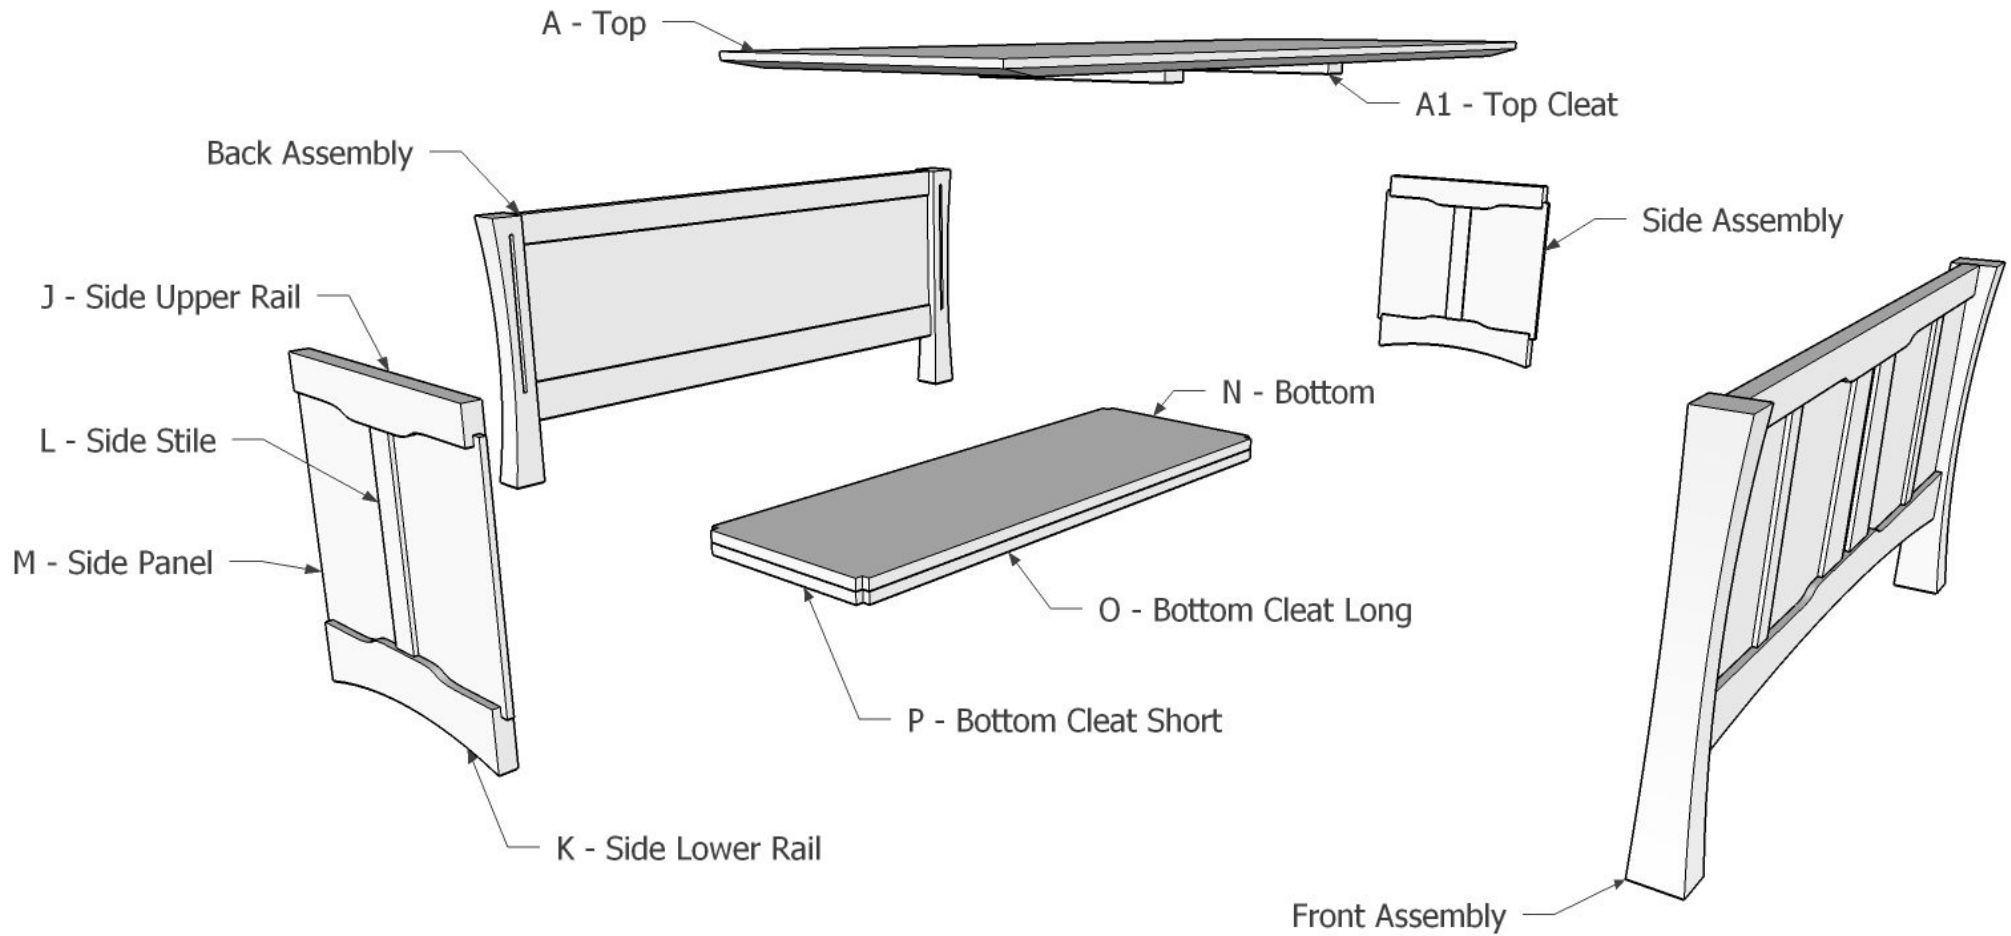

Note: You can Substitute 13mm Plywood for 19mm Plywood

Exploded View

Front Assembly

Leg Detail

Panel and Stile Setback

Dado Detail

Side Assembly

Back Assembly