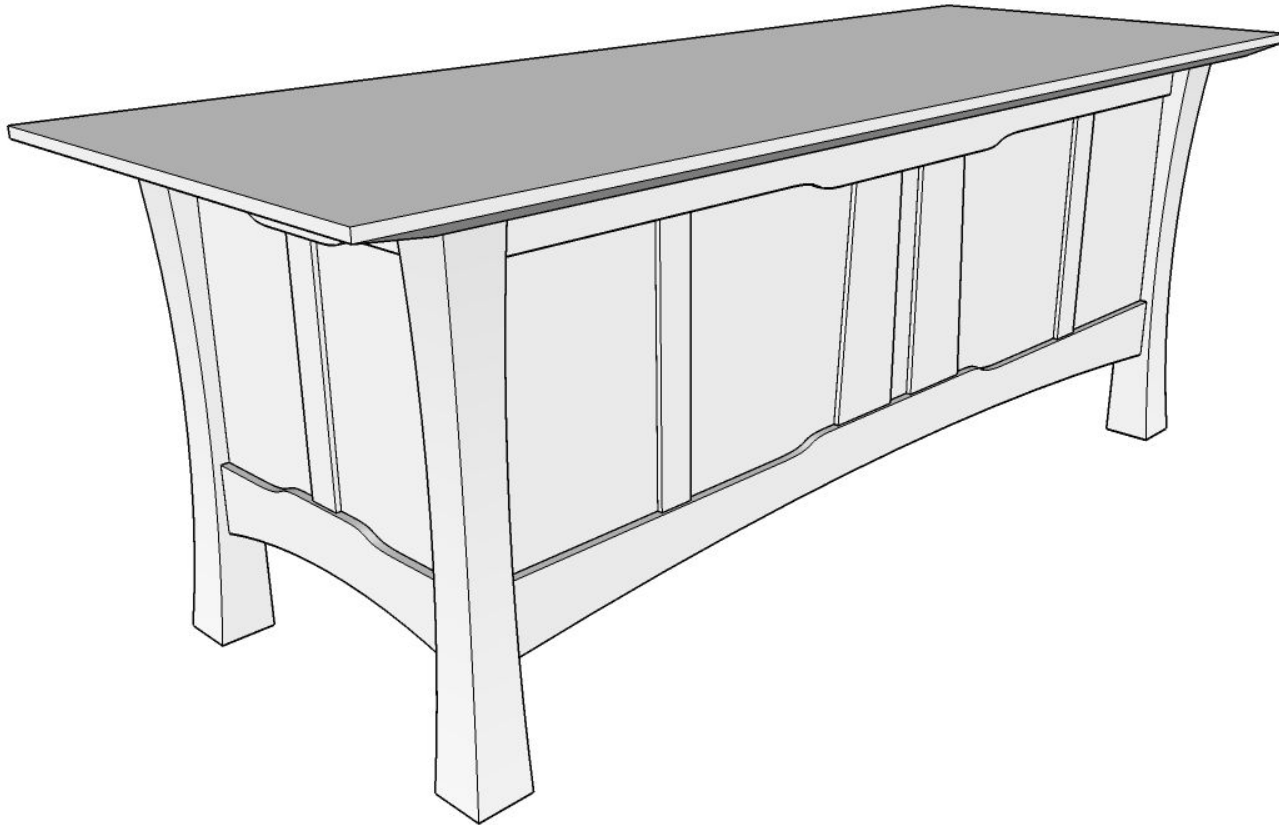

Entryway Bench w/ Storage

A storage bench like no other. Plenty of room to store your stuff with a touch of Greene & Greene styling.

Design: Marc Spagnuolo
Plans: Marc Spagnuolo & Brian Benham
Copyright © 2019, The Wood Whisperer, Inc. TheWoodWhisperer.com
Version 1

TWW[®]

Cut List

Part ID	Part Description	Material	QTY	Width	Length	Thickness
A	Top	4/4 Hardwood Species 1	1	445mm	1219mm	19mm
A1	Top Cleat	4/4 Hardwood Species 1	2	38mm	305mm	19mm
B	Leg	10/4 Hardwood Species 1	4	51mm	362mm	51mm
C	Upper Front Rail	4/4 Hardwood Species 1	1	48mm	940mm	19mm
D	Lower Front Rail	4/4 Hardwood Species 1	1	73mm	940mm	19mm
E	Center Front Stile	4/4 Hardwood Species 1	2	76mm	235mm	16mm
F	Front Stile	4/4 Hardwood Species 1	2	32mm	254mm	16mm
G	Front Outer Panel	4/4 Hardwood Species 1	2	175mm	254mm	6mm
H	Front Inner Panel	4/4 Hardwood Species 1	2	213mm	254mm	6mm
I	Front Center Panel	4/4 Hardwood Species 1	1	4mm	235mm	6mm
J	Side Upper Rail	4/4 Hardwood Species 1	2	48mm	305mm	19mm
K	Side Lower Rail	4/4 Hardwood Species 1	2	73mm	305mm	19mm
L	Side Stile	4/4 Hardwood Species 1	2	32mm	235mm	16mm
M	Side Panel	4/4 Hardwood Species 1	4	152mm	254mm	6mm
N	Bottom	19mm Plywood Species 1	1	330mm	965mm	19mm
O	Bottom Cleat Long	4/4 Hardwood Species 1	2	25mm	940mm	19mm
P	Bottom Cleat Short	4/4 Hardwood Species 1	2	25mm	305mm	19mm
Q	Back Panel	6mm Plywood Species 1	1	229mm	959mm	6mm
R	Back Upper Rail	4/4 Hardwood Species 1	1	64mm	940mm	19mm
S	Back Lower Rail	4/4 Hardwood Species 1	1	64mm	940mm	19mm

Note: You can Substitute 13mm Plywood for 19mm Plywood

Exploded View

Front Assembly

Leg Detail

Panel and Stile Setback

Dado Detail

Side Assembly

Back Assembly