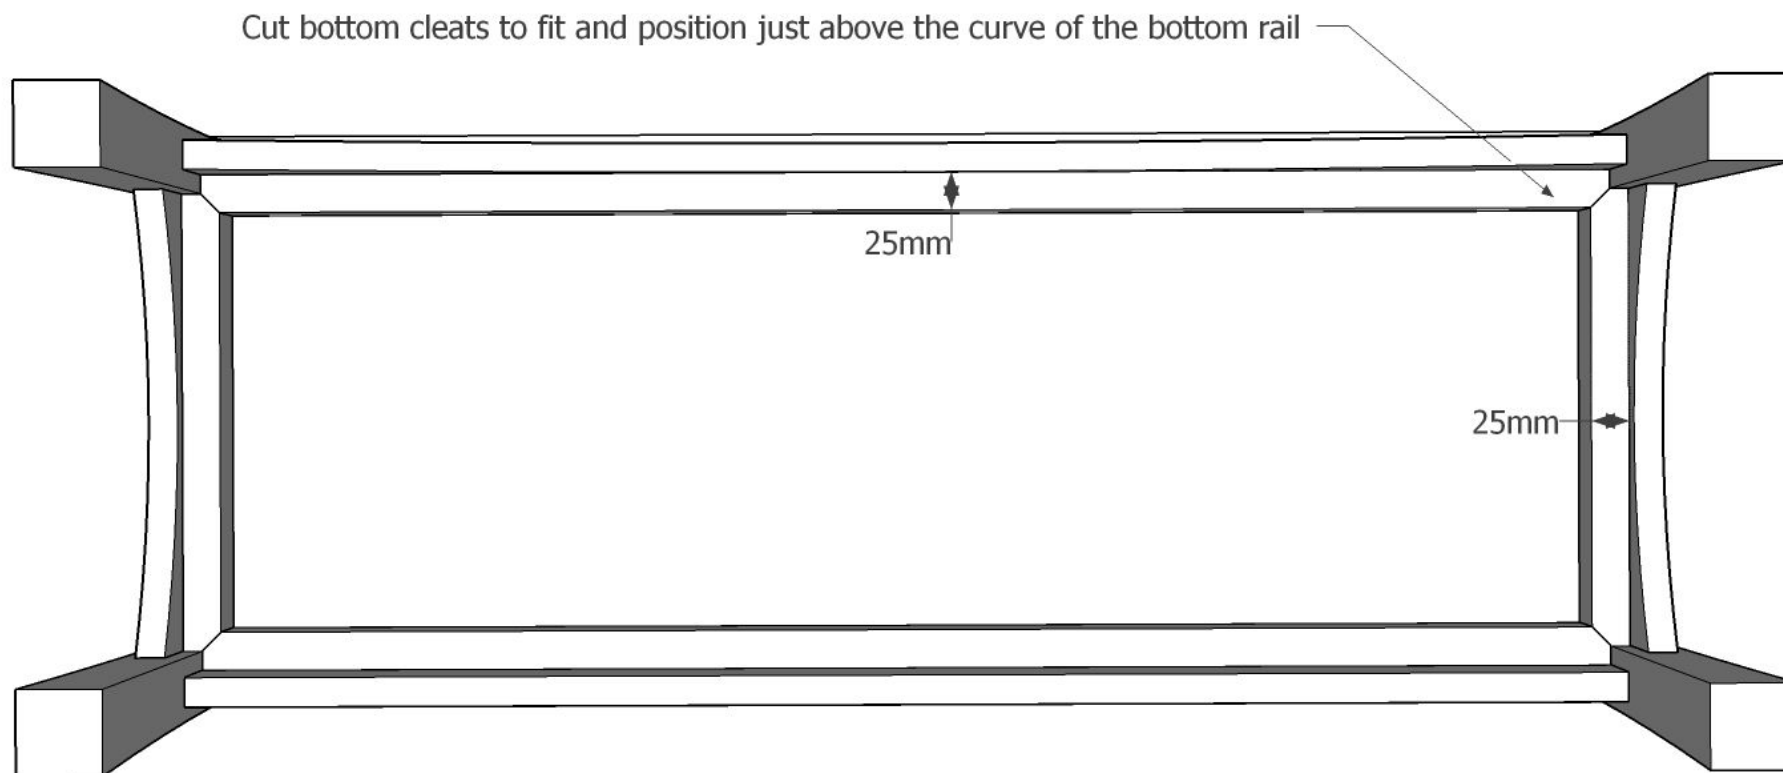

Bottom Cleat