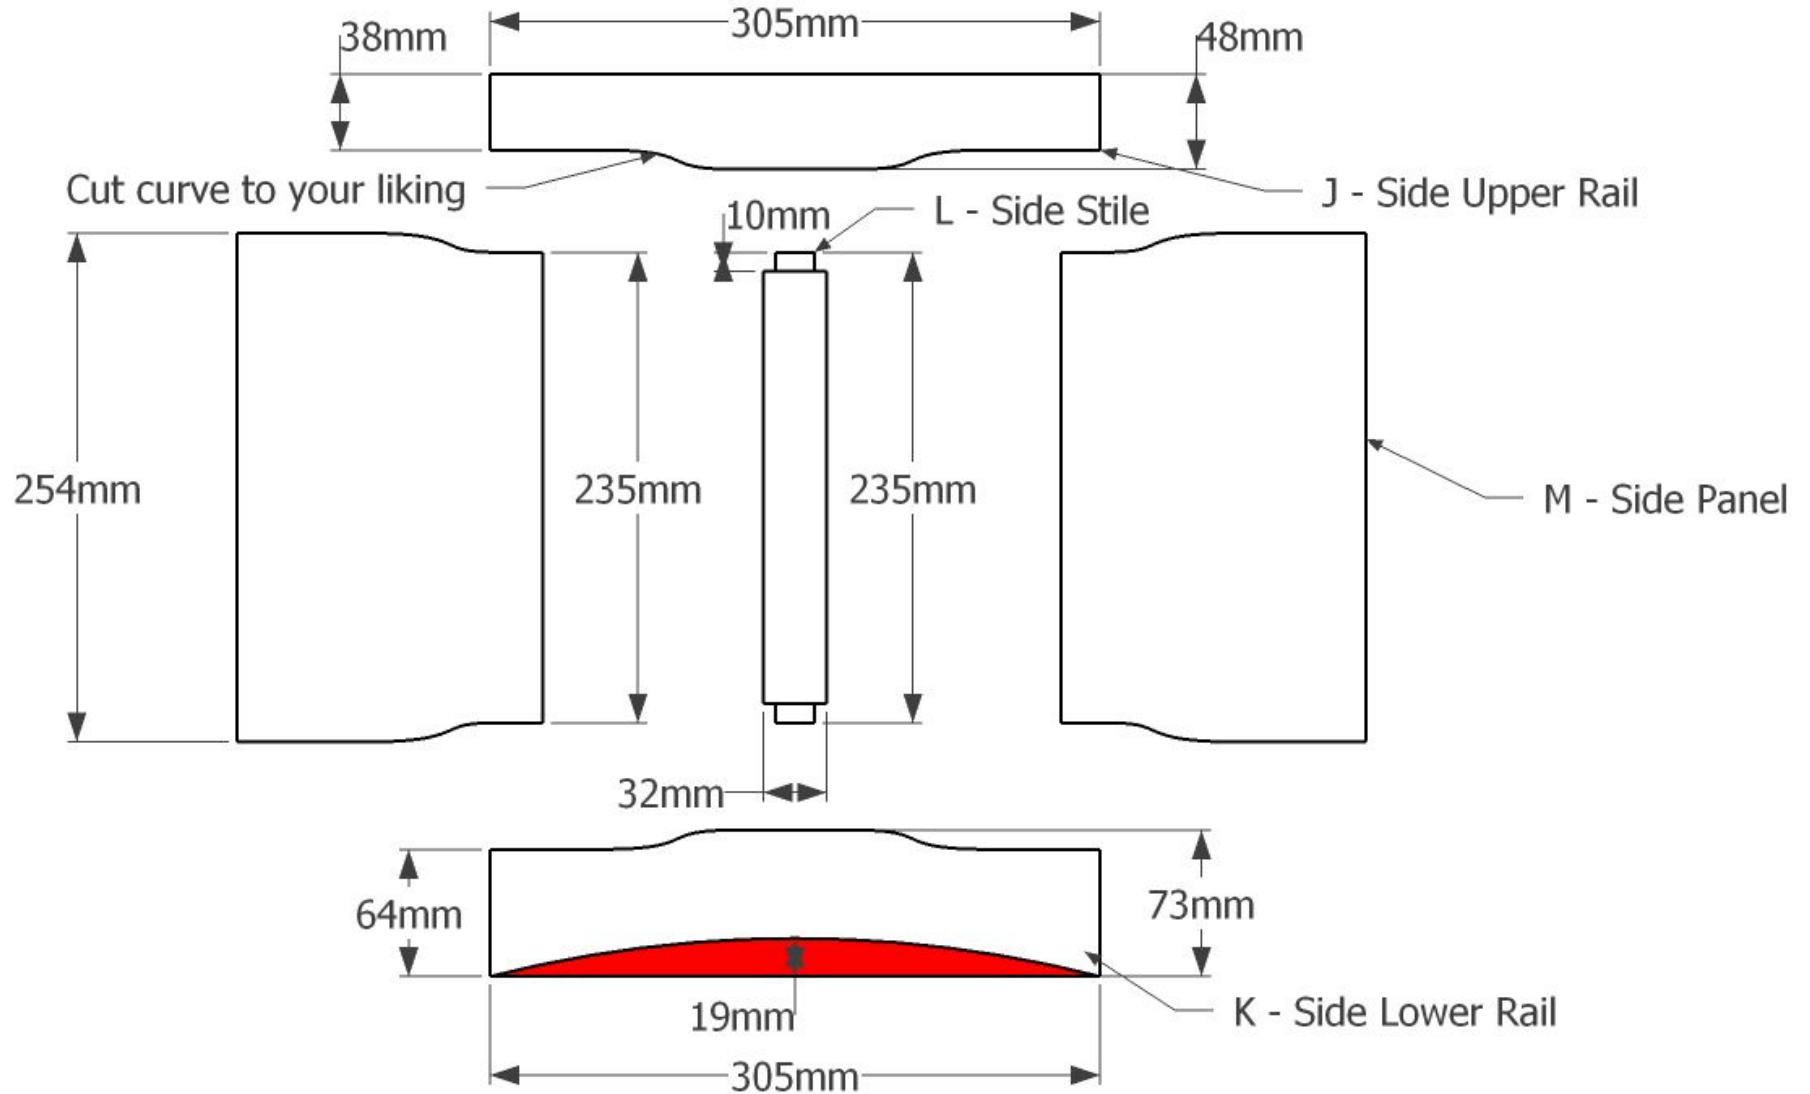

TWW[®]

Cut List

Part ID	Part Description	Material	QTY	Width	Length	Thickness
A	Top	4/4 Hardwood Species 1	1	445mm	1219mm	19mm
A1	Top Cleat	4/4 Hardwood Species 1	2	38mm	305mm	19mm
B	Leg	10/4 Hardwood Species 1	4	51mm	362mm	51mm
C	Upper Front Rail	4/4 Hardwood Species 1	1	48mm	940mm	19mm
D	Lower Front Rail	4/4 Hardwood Species 1	1	73mm	940mm	19mm
E	Center Front Stile	4/4 Hardwood Species 1	2	76mm	235mm	16mm
F	Front Stile	4/4 Hardwood Species 1	2	32mm	254mm	16mm
G	Front Outer Panel	4/4 Hardwood Species 1	2	175mm	254mm	6mm
H	Front Inner Panel	4/4 Hardwood Species 1	2	213mm	254mm	6mm
I	Front Center Panel	4/4 Hardwood Species 1	1	4mm	235mm	6mm
J	Side Upper Rail	4/4 Hardwood Species 1	2	48mm	305mm	19mm
K	Side Lower Rail	4/4 Hardwood Species 1	2	73mm	305mm	19mm
L	Side Stile	4/4 Hardwood Species 1	2	32mm	235mm	16mm
M	Side Panel	4/4 Hardwood Species 1	4	152mm	254mm	6mm
N	Bottom	19mm Plywood Species 1	1	330mm	965mm	19mm
O	Bottom Cleat Long	4/4 Hardwood Species 1	2	25mm	940mm	19mm
P	Bottom Cleat Short	4/4 Hardwood Species 1	2	25mm	305mm	19mm
Q	Back Panel	6mm Plywood Species 1	1	229mm	959mm	6mm
R	Back Upper Rail	4/4 Hardwood Species 1	1	64mm	940mm	19mm
S	Back Lower Rail	4/4 Hardwood Species 1	1	64mm	940mm	19mm

Note: You can Substitute 13mm Plywood for 19mm Plywood

Exploded View

Front Assembly

Leg Detail

Panel and Stile Setback

Dado Detail

Side Assembly

Back Assembly

Bottom Detail

Bottom Cleat

Top Detail