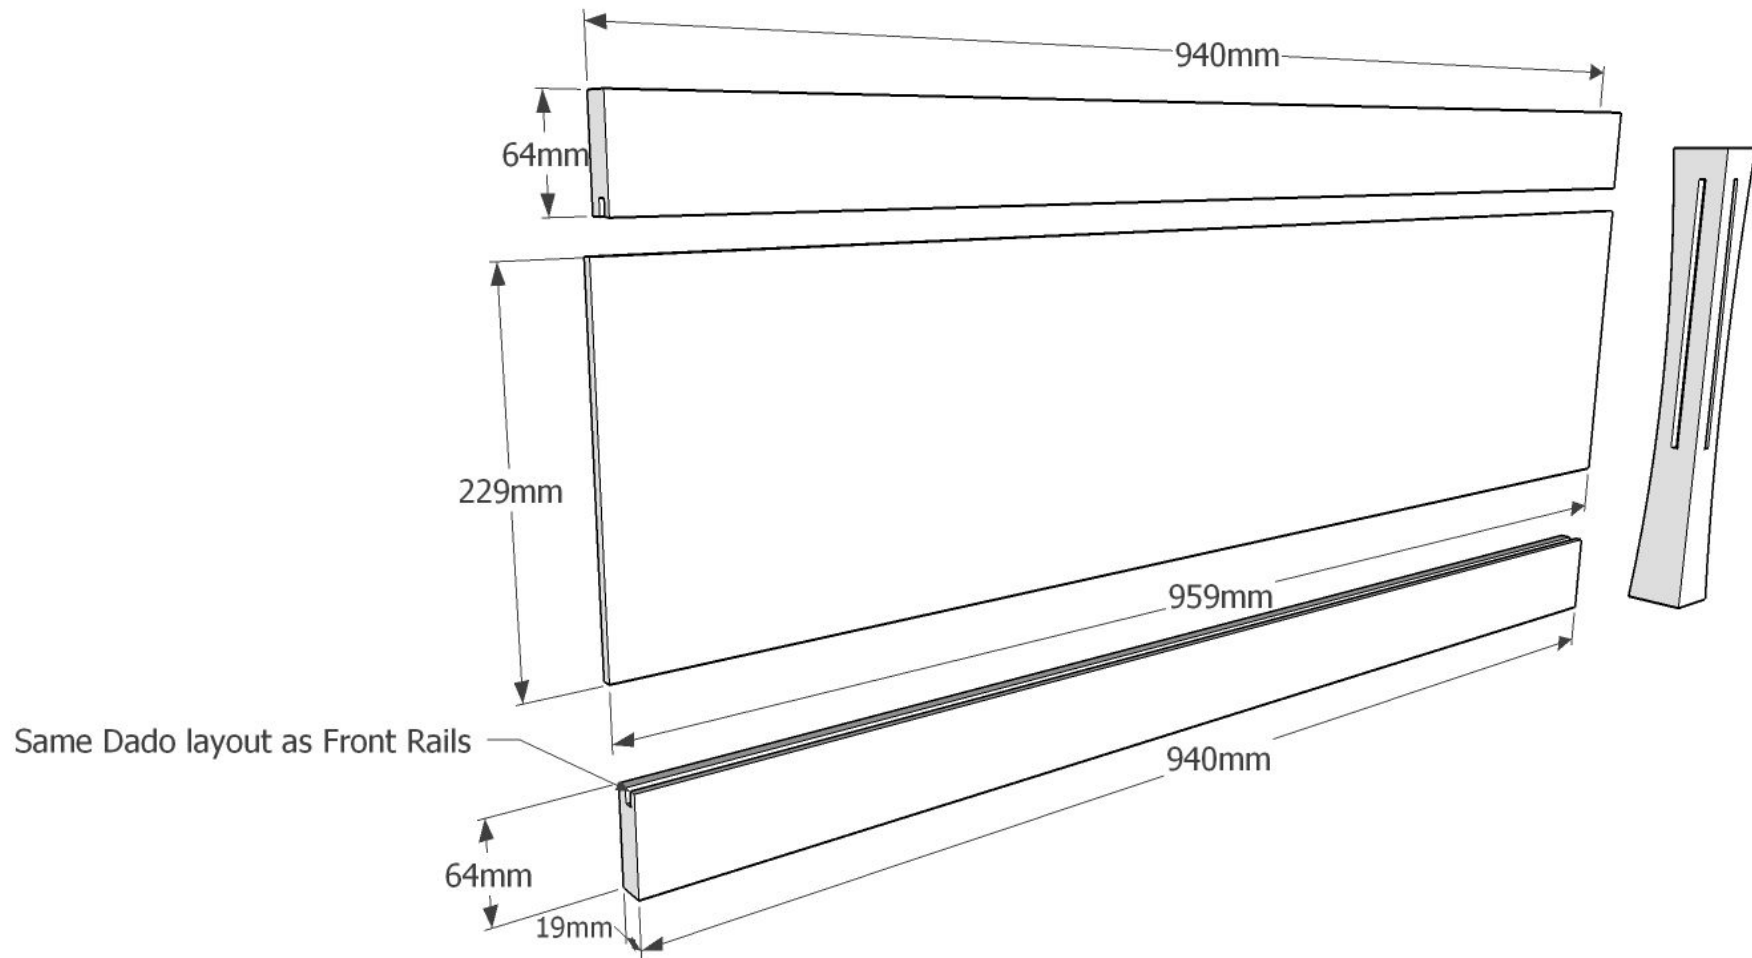

TWW[®]

Cut List

Part ID	Part Description	Material	QTY	Width	Length	Thickness
A	Top	4/4 Hardwood Species 1	1	445mm	1219mm	19mm
A1	Top Cleat	4/4 Hardwood Species 1	2	38mm	305mm	19mm
B	Leg	10/4 Hardwood Species 1	4	51mm	362mm	51mm
C	Upper Front Rail	4/4 Hardwood Species 1	1	48mm	940mm	19mm
D	Lower Front Rail	4/4 Hardwood Species 1	1	73mm	940mm	19mm
E	Center Front Stile	4/4 Hardwood Species 1	2	76mm	235mm	16mm
F	Front Stile	4/4 Hardwood Species 1	2	32mm	254mm	16mm
G	Front Outer Panel	4/4 Hardwood Species 1	2	175mm	254mm	6mm
H	Front Inner Panel	4/4 Hardwood Species 1	2	213mm	254mm	6mm
I	Front Center Panel	4/4 Hardwood Species 1	1	4mm	235mm	6mm
J	Side Upper Rail	4/4 Hardwood Species 1	2	48mm	305mm	19mm
K	Side Lower Rail	4/4 Hardwood Species 1	2	73mm	305mm	19mm
L	Side Stile	4/4 Hardwood Species 1	2	32mm	235mm	16mm
M	Side Panel	4/4 Hardwood Species 1	4	152mm	254mm	6mm
N	Bottom	19mm Plywood Species 1	1	330mm	965mm	19mm
O	Bottom Cleat Long	4/4 Hardwood Species 1	2	25mm	940mm	19mm
P	Bottom Cleat Short	4/4 Hardwood Species 1	2	25mm	305mm	19mm
Q	Back Panel	6mm Plywood Species 1	1	229mm	959mm	6mm
R	Back Upper Rail	4/4 Hardwood Species 1	1	64mm	940mm	19mm
S	Back Lower Rail	4/4 Hardwood Species 1	1	64mm	940mm	19mm

Note: You can Substitute 13mm Plywood for 19mm Plywood

Exploded View

Front Assembly

Leg Detail

Panel and Stile Setback

Dado Detail

Side Assembly

Back Assembly